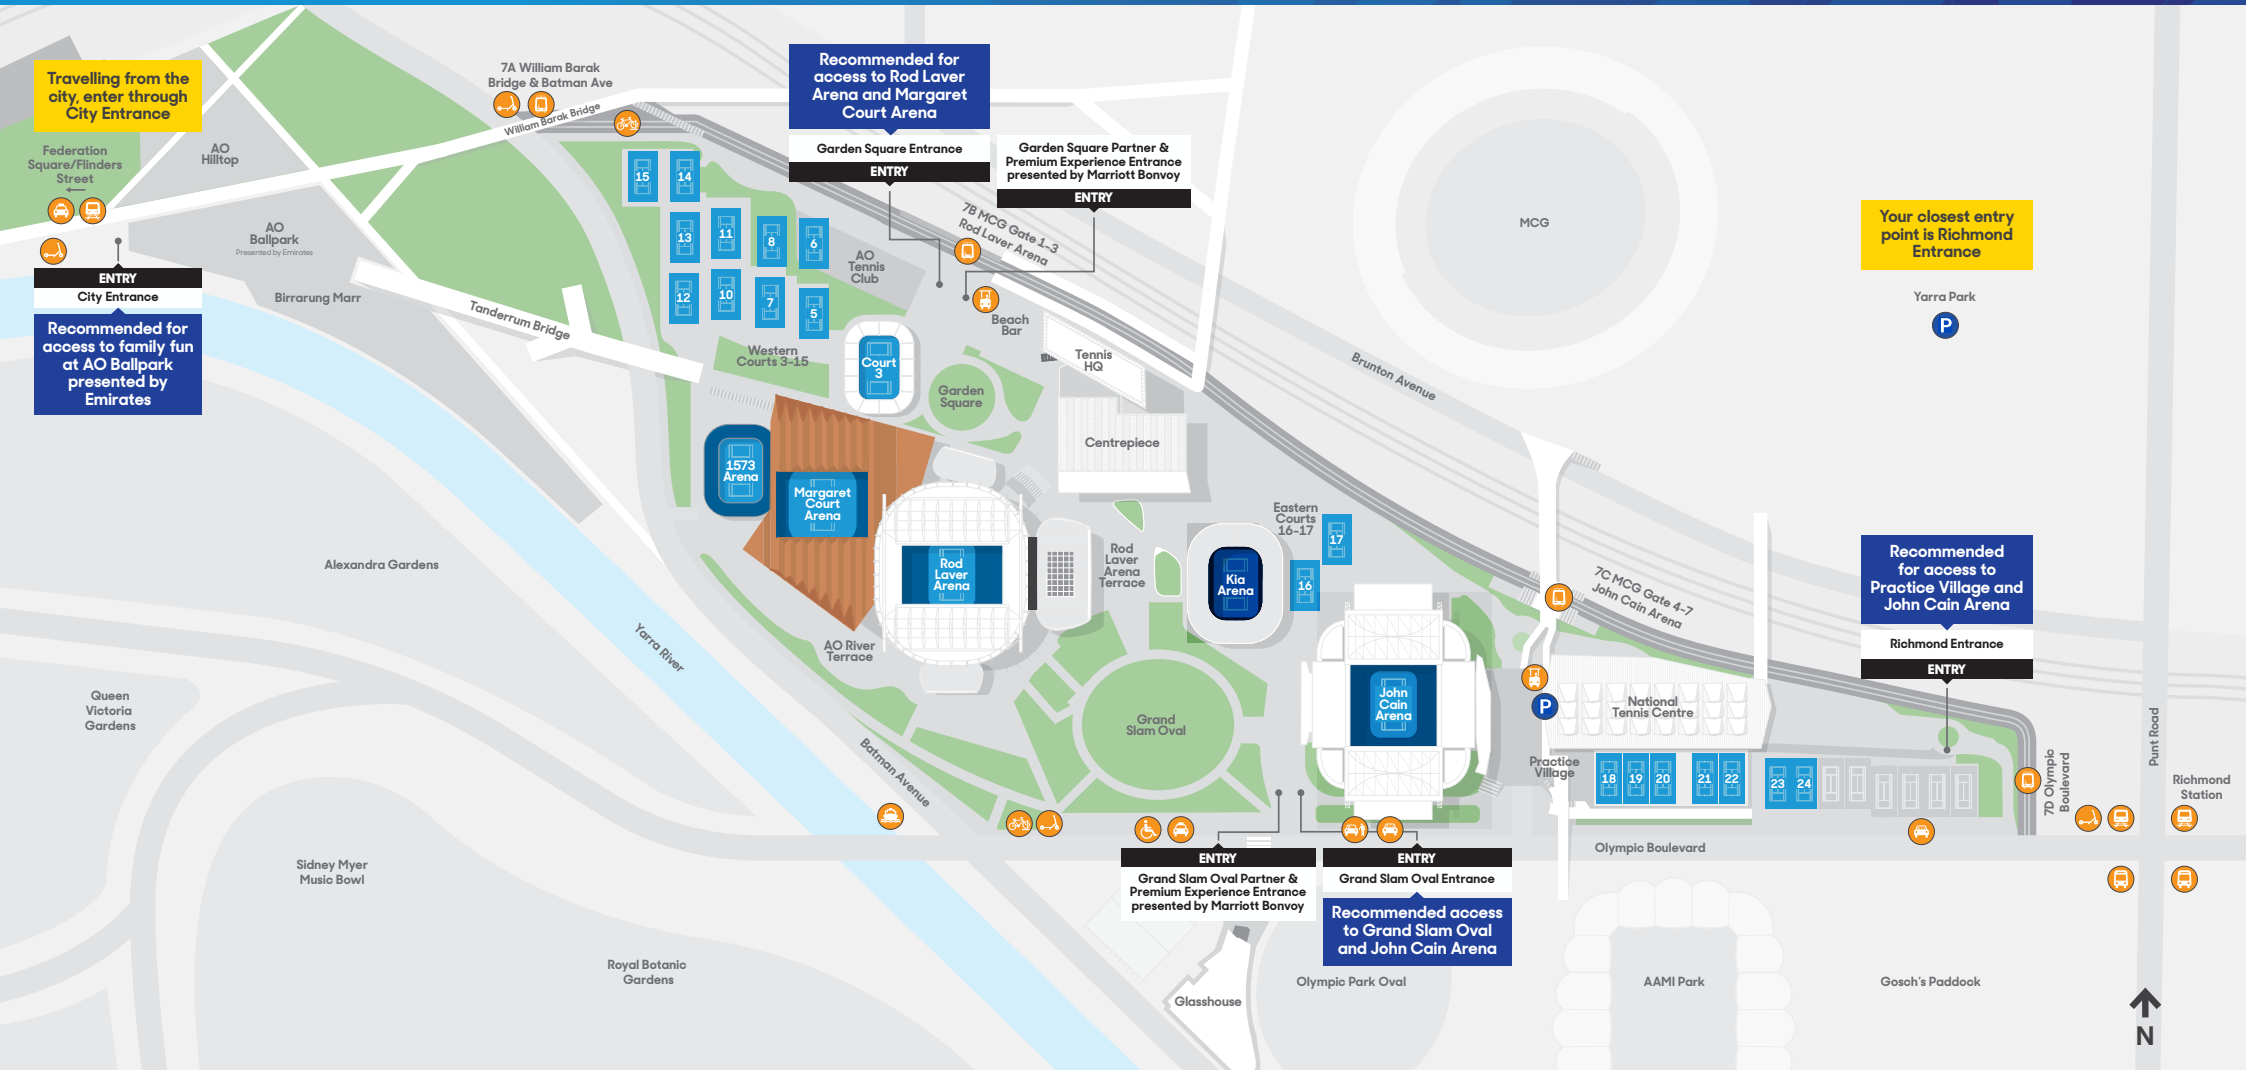

Transport Map 2023

Travelling from the city, enter through City Entrance

Recommended for access to family fun at AO Ballpark presented by Emirates

Recommended for access to Rod Laver Arena and Margaret Court Arena

Garden Square Partner & Premium Experience Entrance presented by Marriott Bonvoy

Your closest entry point is Richmond Entrance

Recommended for access to Practice Village and John Cain Arena

Recommended access to Grand Slam Oval and John Cain Arena

- Taxi Rank
- Accessible Taxi
- Tram Stop
- Train
- Rideshare
- Bike Parking
- Scooter Parking
- Water Taxi
- Premium Experience Shuttle
- Public Drop off & Pick up
- Bus Stop

P Parking
 Note: On-site parking must be purchased prior to the day you are attending

Note: Practice Village Entrance will not be operational for AO23

* Map information is subject to change.