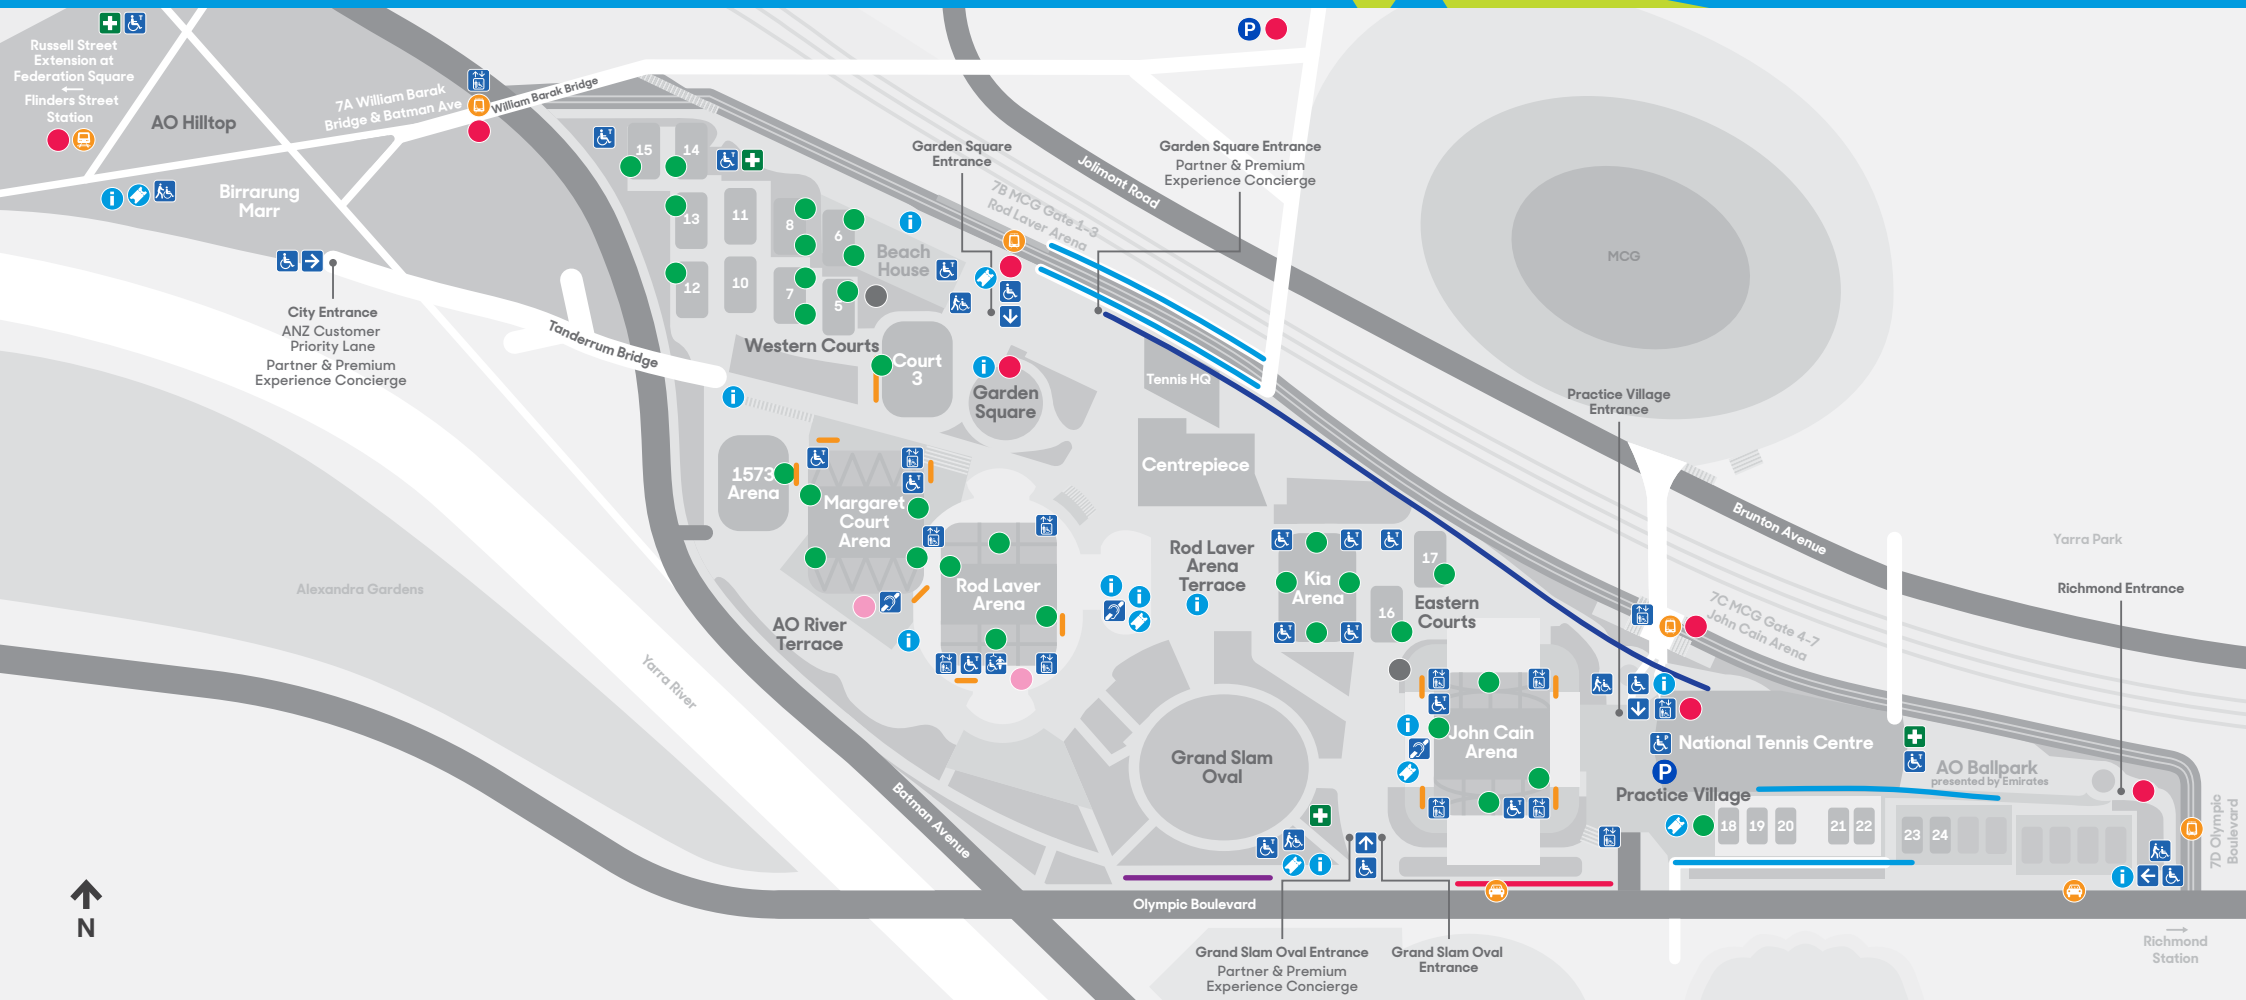

# Accessibility Map 2022

- Tram Stop
- Train
- Uber Pickup Zone
- Pedestrian Ramp
- Accessible Entry
- Accessible Lift
- Accessible Toilet
- Access Assistance
- Accessible Parking
- Changing Place
- Hearing Augmentation (Pick-up at Information)
- Parking
- Wheelchair Viewing Platform
- First Aid
- Information
- Ticket Sales
- Service Dog Relief Area
- Calmer Spaces
- Travellers Aid
- Accessible Entrance
- Taxi Rank
- Pick-up & Drop-off
- Accessible Buggy Route

**Travellers Aid**

Travellers Aid Australia (TAA) in partnership with Yarra Trams and working with Tennis Australia will provide support for patrons entering and exiting AO22, who are living with disabilities or experiencing mobility challenge. For on-site accessibility assistance please go to a Travellers Aid meeting point or call 0498 023 959.

**BindiMaps**

BindiMaps is a free wayfinding app that provides accessible navigation with easy-to-follow maps using audio and text directions at the Australian Open. Download BindiMaps via Apple or Google play store.

\* Map information is subject to change.