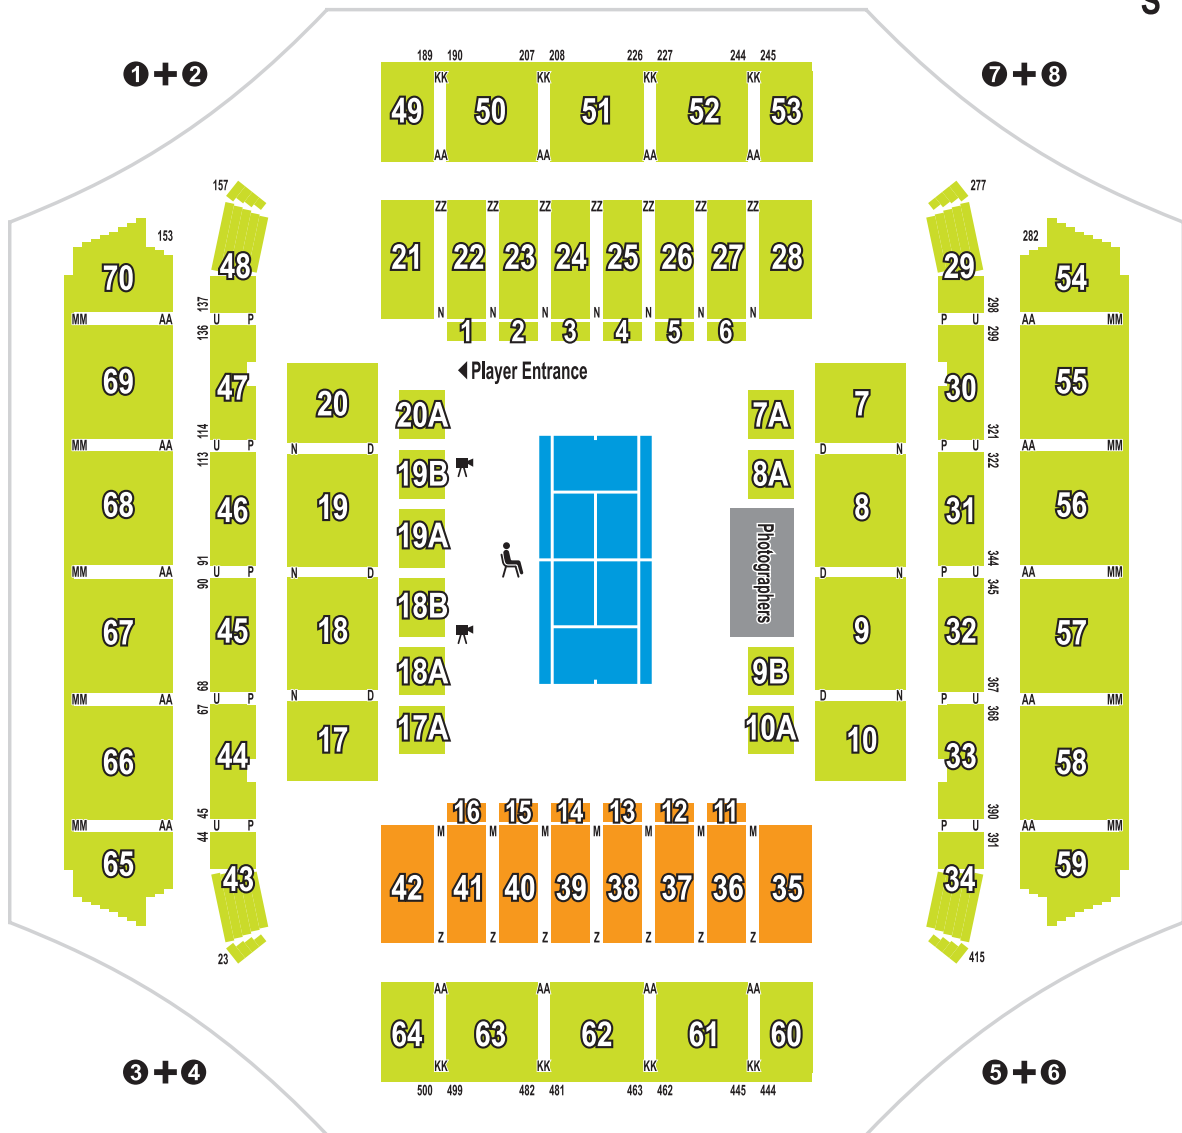

Australian Open 2017

Hisense Arena

- 1** Door number
- Reserved Seating
- General Admission Seating

Please note: the Australian Open is an outdoor event. It is highly recommended that you bring appropriate protection from sun and weather regardless of the location of your allocated seats.

This map is subject to change.