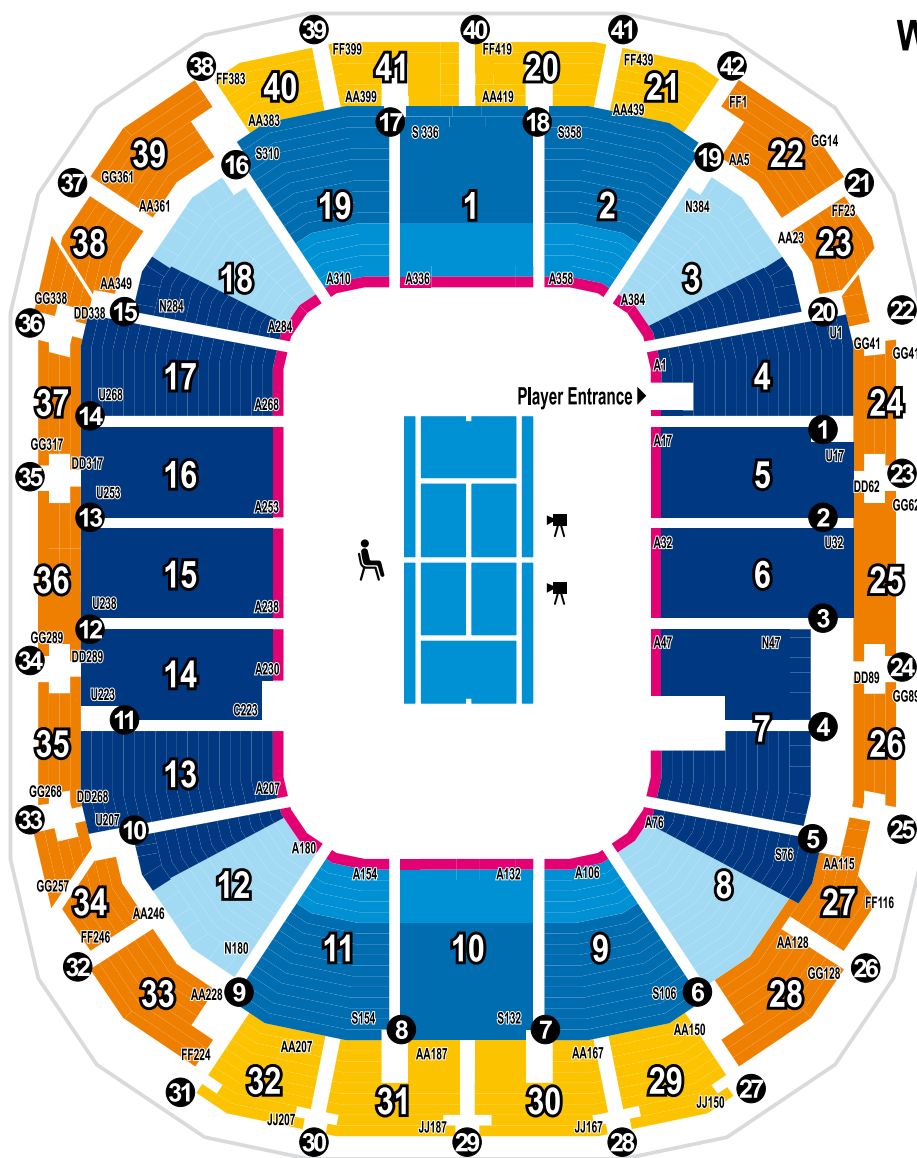

MARGARET COURT ARENA SEATING MAP

australian open
The Grand Slam of Asia-Pacific

mca MARGARET COURT ARENA

KEY

- Reserved Cat 1 seating
- Reserved Cat 2 seating
- Reserved Cat 3 seating - shade*
- Reserved Cat 3 seating - partial shade
- Reserved Cat 1 seating - restricted viewing
- Reserved Cat 2 seating - shade*
- Reserved Cat 2 seating - partial shade
- Door number

Please note:

- The Australian Open is an outdoor event. It is highly recommended that you bring appropriate protection from sun and weather regardless of the location of your allocated seats.
- This map is correct at the time of printing and is subject to change.