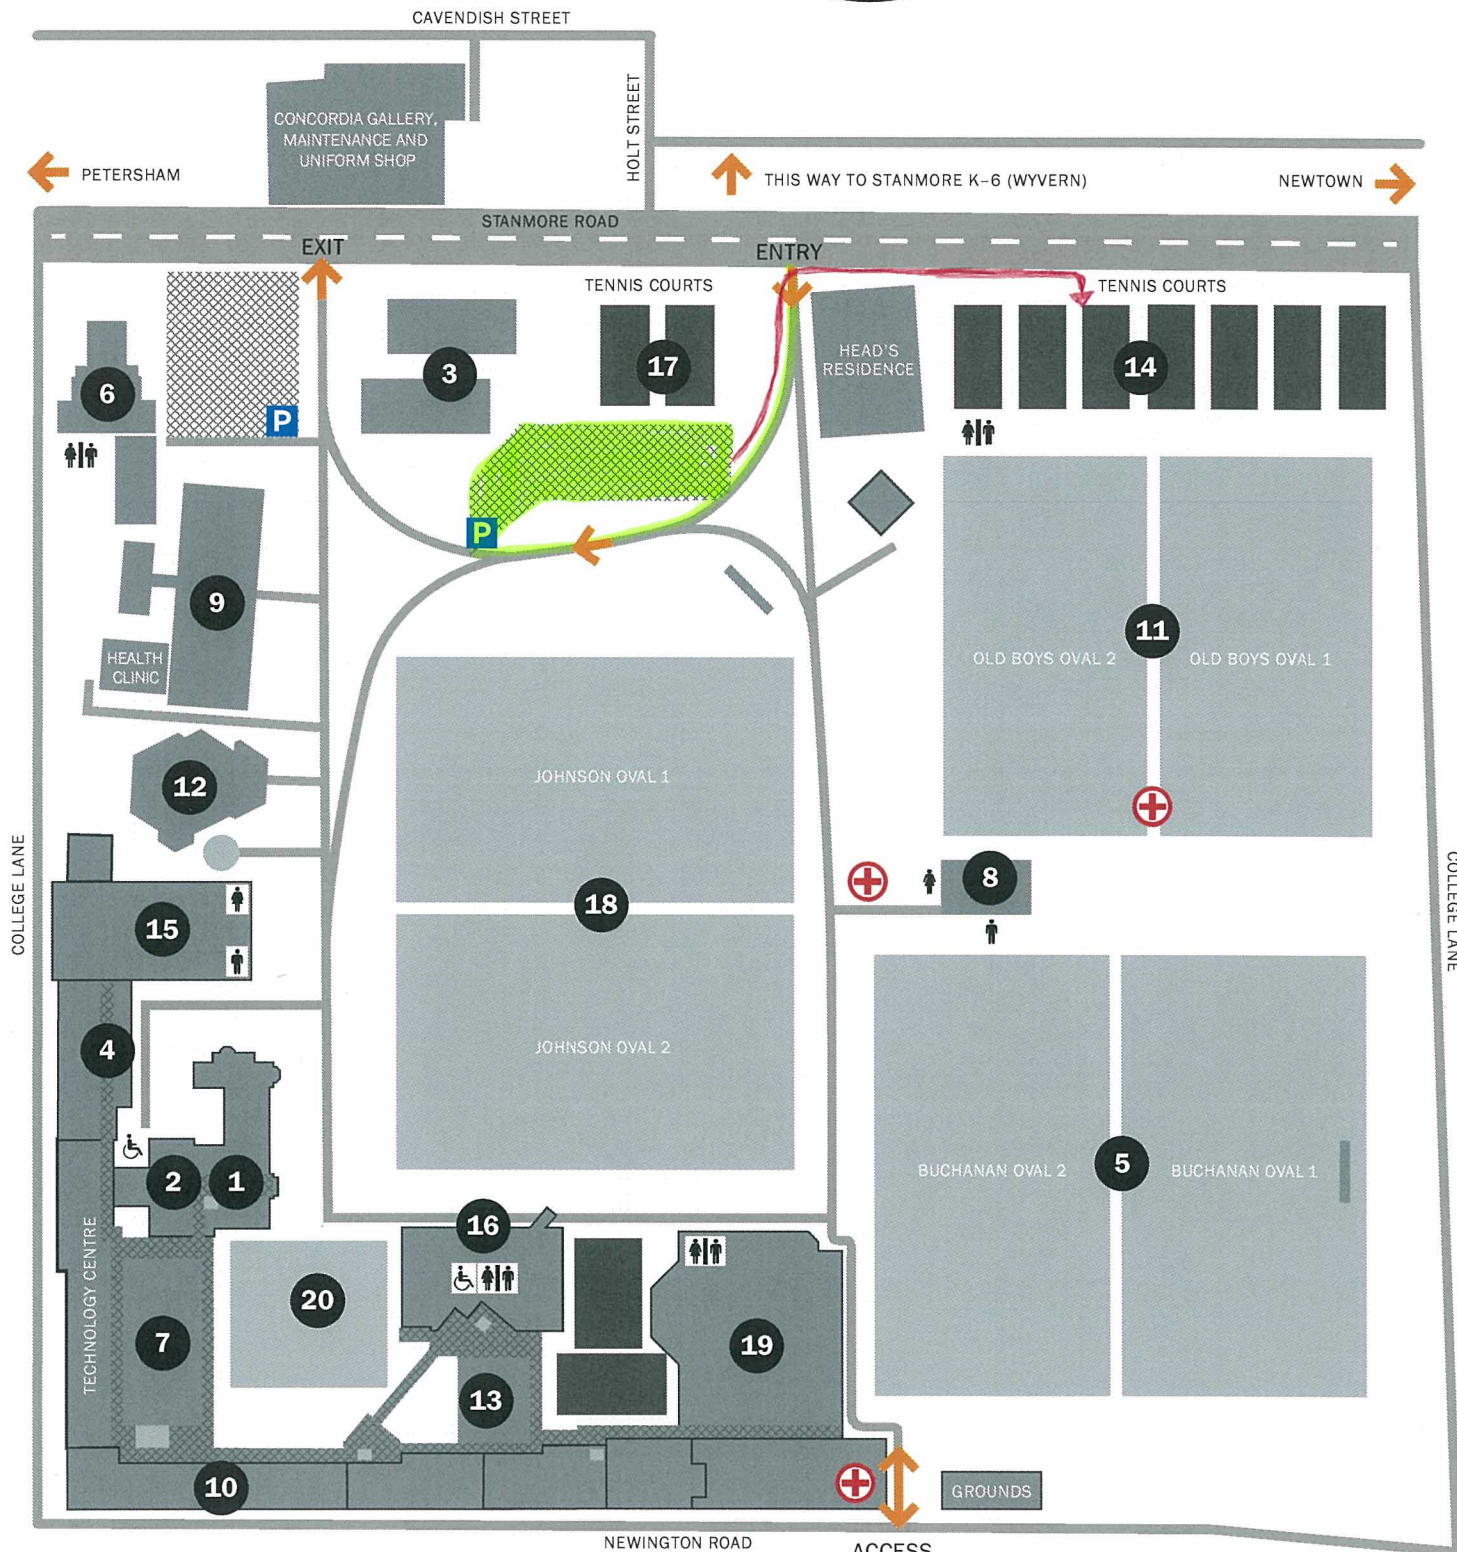

Newington College

Discover
what's possible

- | | | | |
|-----------------------------|-------------------------------|------------------------------|-----------------------------------|
| 1 Founders Building | 6 Drama Centre | 11 Old Boys Oval | 16 AJ Rae Centre |
| 2 Prescott Hall | 7 Nesbitt Centre | 12 College Chapel | 17 Sevington Tennis Courts |
| 3 Sevington Building | 8 Glasson Pavilion | 13 LRD Pyke Centre | 18 Johnson Oval |
| 4 Music Centre | 9 Le Couteur Centre | 14 Main Tennis Courts | 19 Taylor Sports Centre |
| 5 Buchanan Oval | 10 War Memorial Centre | 15 Centenary Hall | 20 Sesqui. Quadrangle |