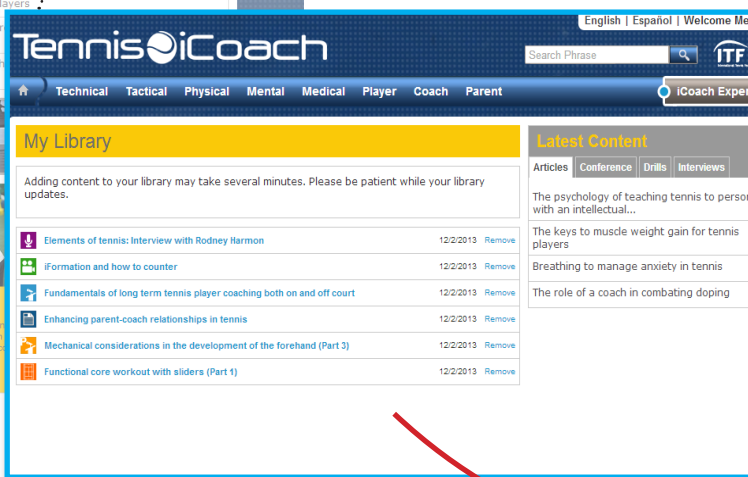

## My Library

New  
feature!

### 1. Accessing My library

Access my library from the top right hand corner of the screen under your account section

Your personal list of content!