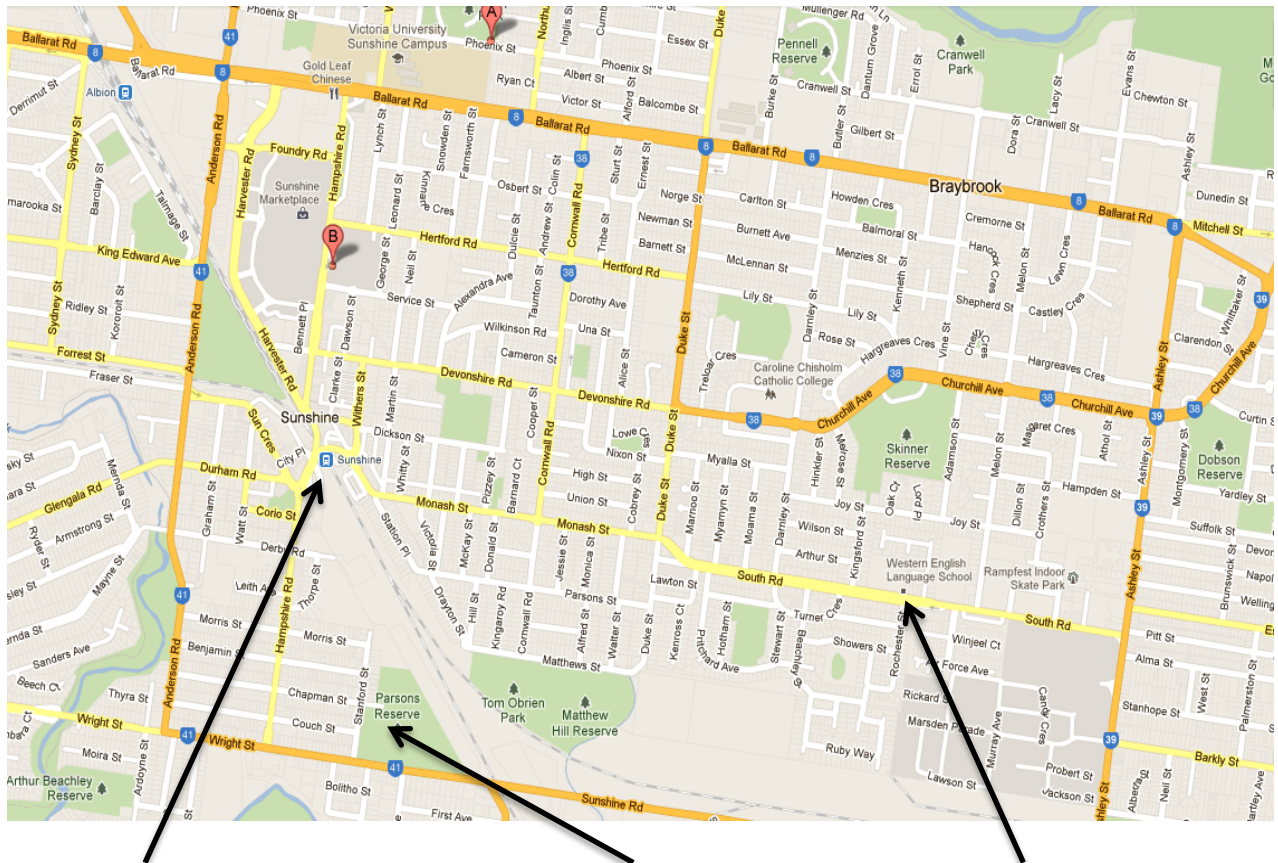

MULTICULTURAL TENNIS DAY

FREE event for the whole family!

DATE: Monday 2nd December

TIME: 4:00pm – 6:00pm

WHERE: Sunshine Park Tennis Club, Stanford St, Sunshine 3020

- **Learn how to play Tennis!**
- **Bring your friends and family!**
- **All ages and abilities welcome!**

● **All equipment provided!**

● **Free BBQ!**

● **Tennis giveaways!**

How to get there

Sunshine Park Tennis Club is located at **Stanford St, Sunshine 3020**.

Sunshine Train Station

Sunshine Park Tennis Club

Western English Language School

Parking

Available on site.

Walk:

10 minute walk from Sunshine Train Station.

If you require more information please contact Mark from the Western Bulldogs on **9680 6307** OR email mark.decampo@westernbulldogs.com.au