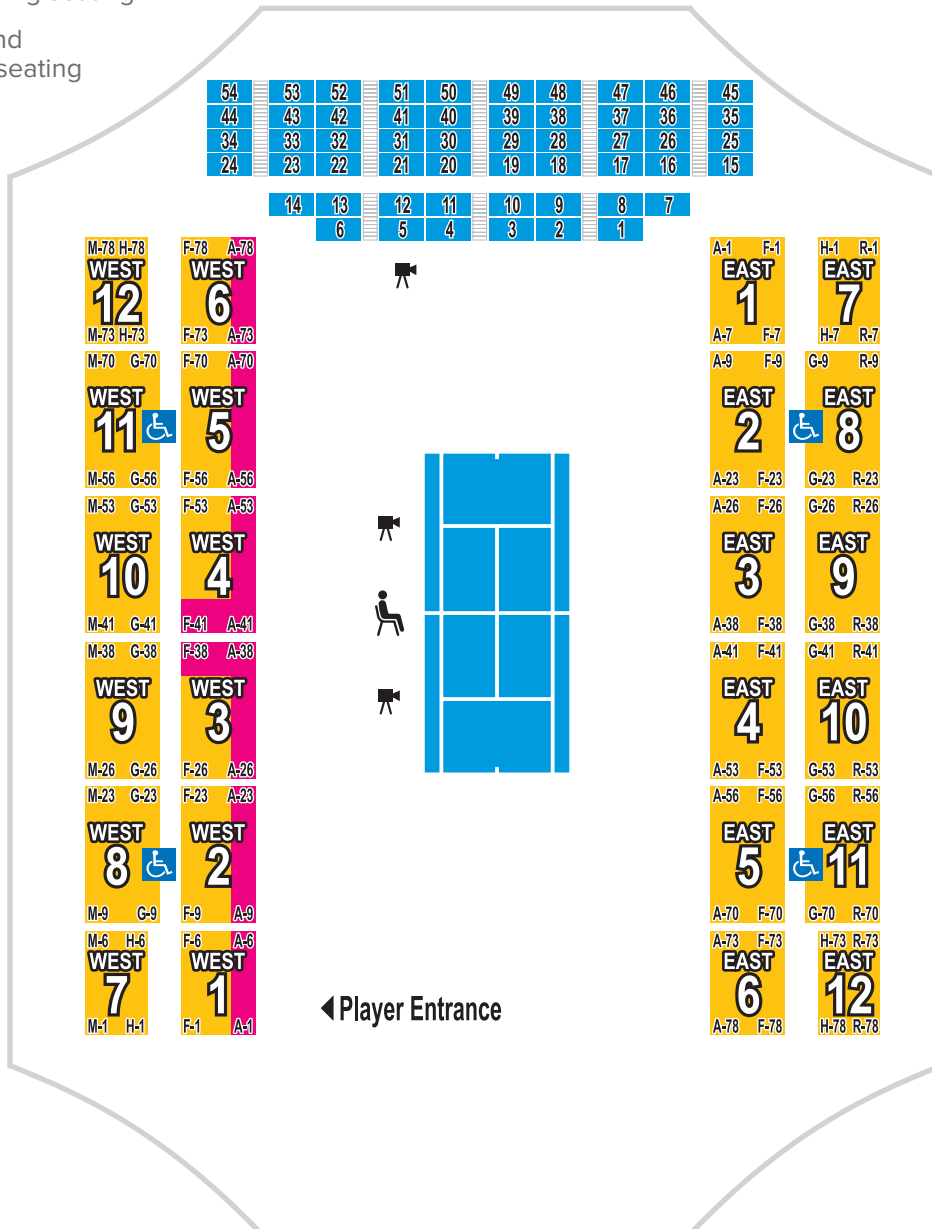

# DOMAIN TENNIS CENTRE MAP

THE WORLD CUP OF TENNIS®

## KEY

- Corporate/VIP seating
- Reserved seating
- Restricted viewing seating
- Accessibility and special needs seating

Please note: the Fed Cup by BNP Paribas is an outdoor event. It is highly recommended that patrons bring appropriate protection from the sun and weather (i.e. hats, sunscreen, raincoats and warm clothing depending on the weather conditions) regardless of your location within the Domain Tennis Centre.

This map is correct at the time of printing and is subject to change.