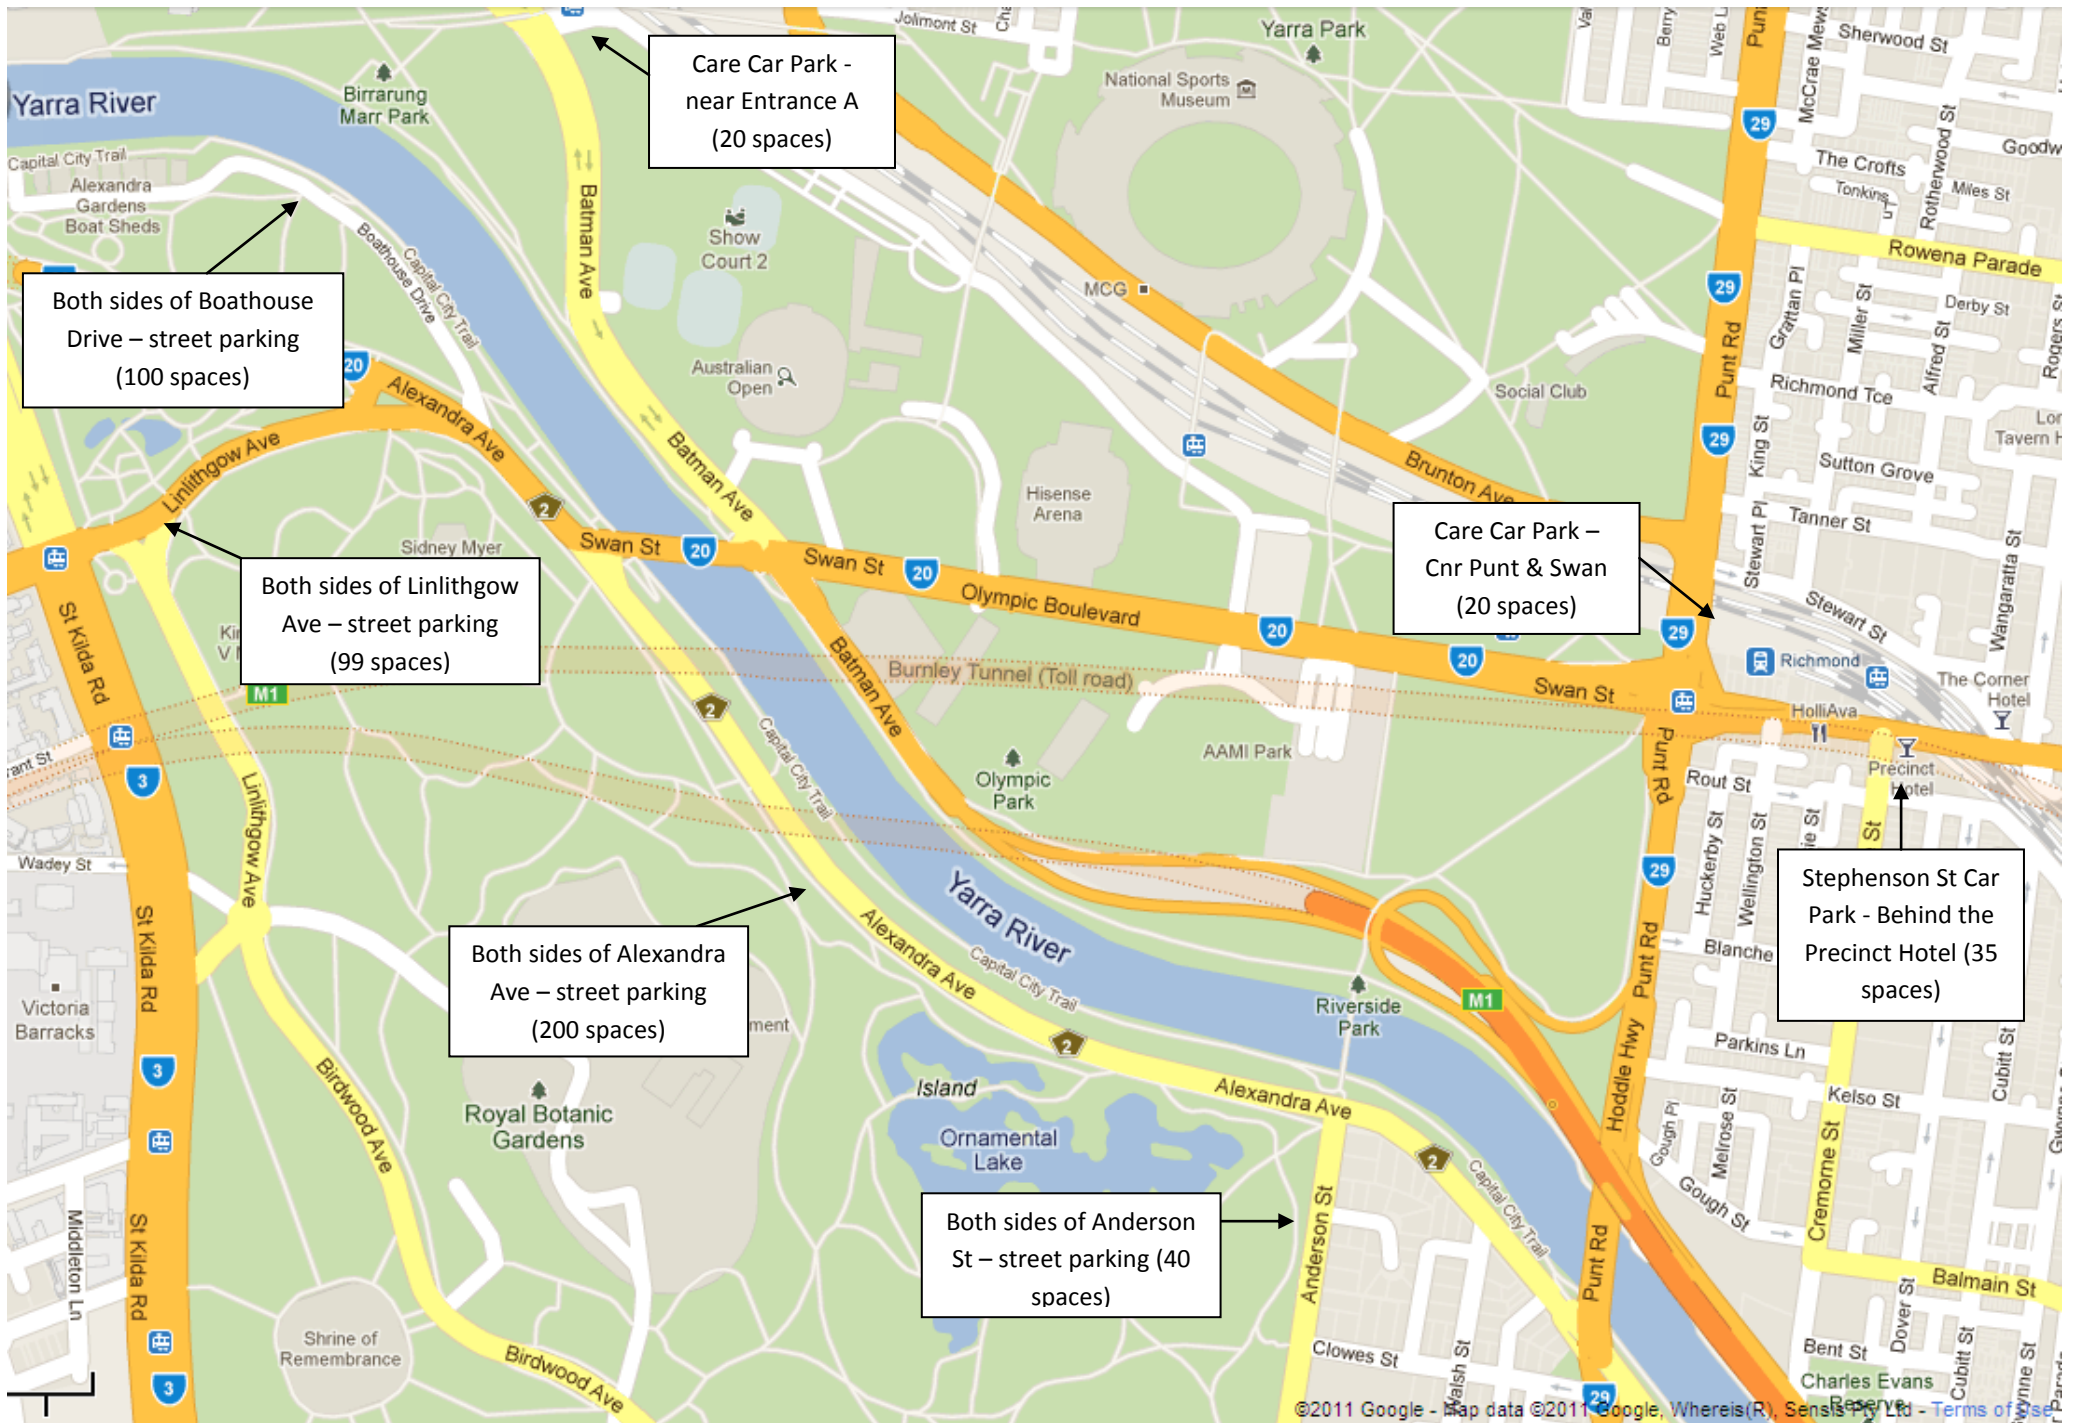

<p>FLINDERS ST CARPARKS *undercover</p> <p>114 Flinders St (operated by Secure Parking)</p>	<p>Monday to Friday 0-3 hours \$20 \$10 for every hour after that After 5 hours, there is no charge</p> <p>Early Bird Rate -Monday to Friday \$17- Enter between 6 and 10am, exit between 3pm and midnight</p> <p>Off Peak- Monday to Friday \$15 Enter between 6am and 7am Exit before midnight</p>	<p>Mon – Thurs Flat rate \$10.00 (entry after 4pm exit before 6am following day) Friday \$12.00 Flat rate (entry after 4pm exit before 6am following day)</p>	<p>Flat Rate \$12.00</p>	<p>Open 24/7 *Party Parker \$15</p> <p>Enter before 4pm leave before midday the following day</p>
<p>CROWN CASINO Basement – below casino</p> <p>Multi level – across the road attached to complex *undercover</p>	<p>Basement 0 – 6 hours \$12.00 6– 8 hours \$20.00 8 – 10 hours \$22.00 10+ hours \$25.00</p> <p>Multi Level 0 – 6 hours \$6.00 6– 8 hours \$8.00 8 – 10 hours \$10.00 10+ hours \$10.00 Maximum fee \$10.00</p>	<p>N/A</p>	<p>Same as Day Rate</p> <p>Basement Friday and Saturday – 11am to midnight – Flat rate up to 8 hours -\$20</p> <p>Multi Level Friday and Saturday – 5pm to midnight - \$15</p>	<p>Basement Flat rate up to 8 hours Peak Event Days, Public Holiday Eve and Public Holidays- \$20 *Lost Ticket \$20</p> <p>Multi Level Peak Event Days, Public Holiday Eve and Public Holidays – Flat rate \$15 *Lost Ticket \$50</p>
<p>ETIHAD STADIUM *undercover</p>	<p>Non Event 0 - .5 hour \$2.00 .5 – 1 hour \$11.00 1 – 2 hours \$15.00 2 – 3 hours \$19.00 3 – 4 hours \$ 21.00 4 hours + \$26.00 Early Bird \$13.00 (enter before 9.30am exit after 12:30pm)</p>	<p>Non Event – enter after 5pm and exit before 6am -flat rate \$10.00</p>	<p>Enter after midnight Friday and Exit before Midnight Sunday - \$10</p>	<p>Cars - Flat rate \$25.00 plus booking fee if prebooked.</p> <p>Buses - Flat rate \$25.00 plus booking fee if prebooked.</p>