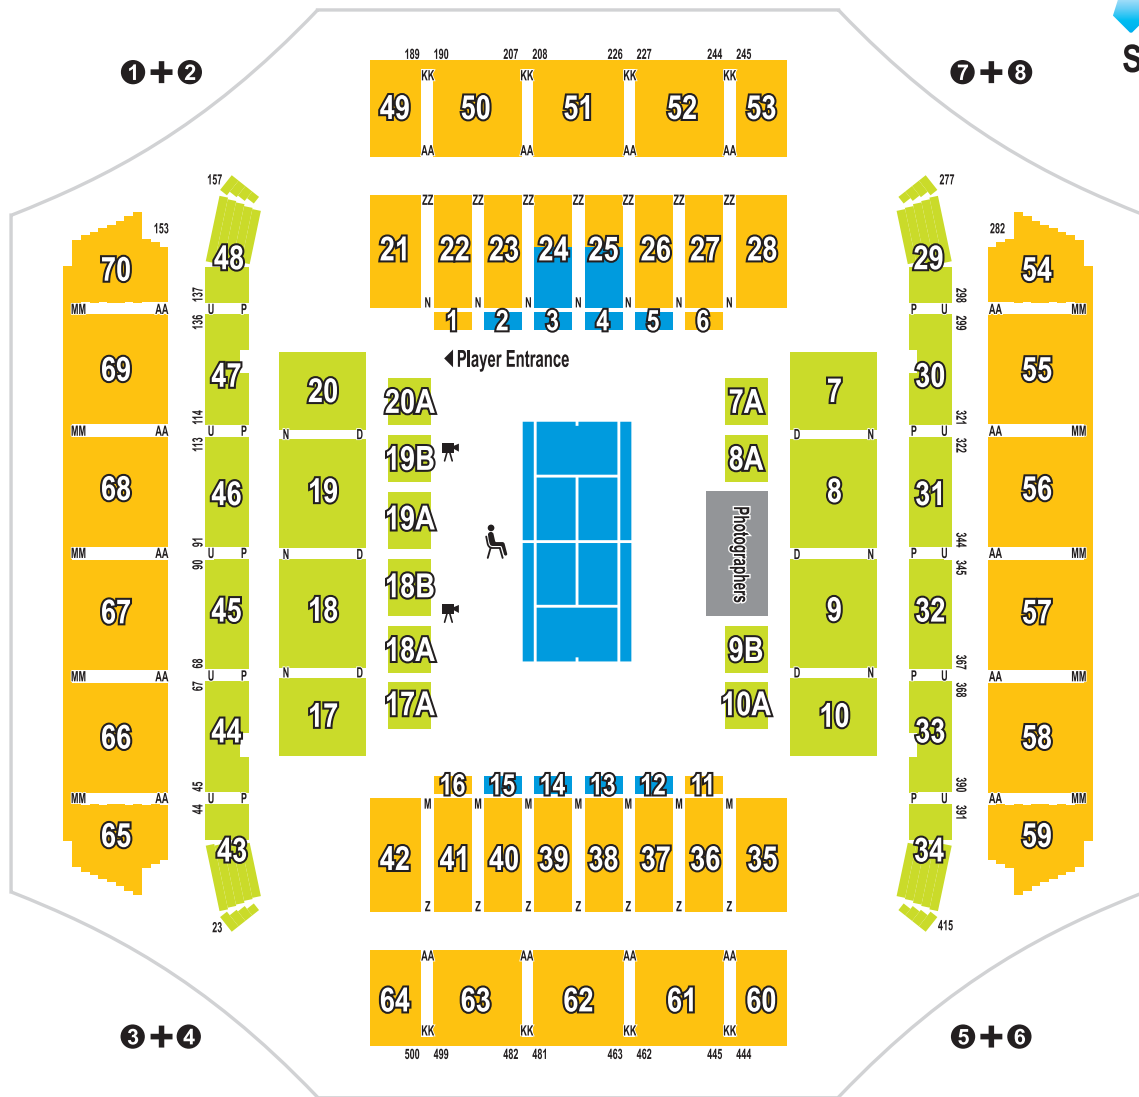

hisense arena map

australian open
The Grand Slam of Asia/Pacific

Hisense Arena

Olympic Boulevard

- Corporate seating
- Reserved seating - shade (indication only - not guaranteed)
- Reserved seating
- Door number

The Australian Open is an outdoor event. It is highly recommended that you bring appropriate protection from sun and weather regardless of the location of your allocated seats. The shade indication is a guide only and given for seats that are in the shade for the majority of the day, not the entire day.