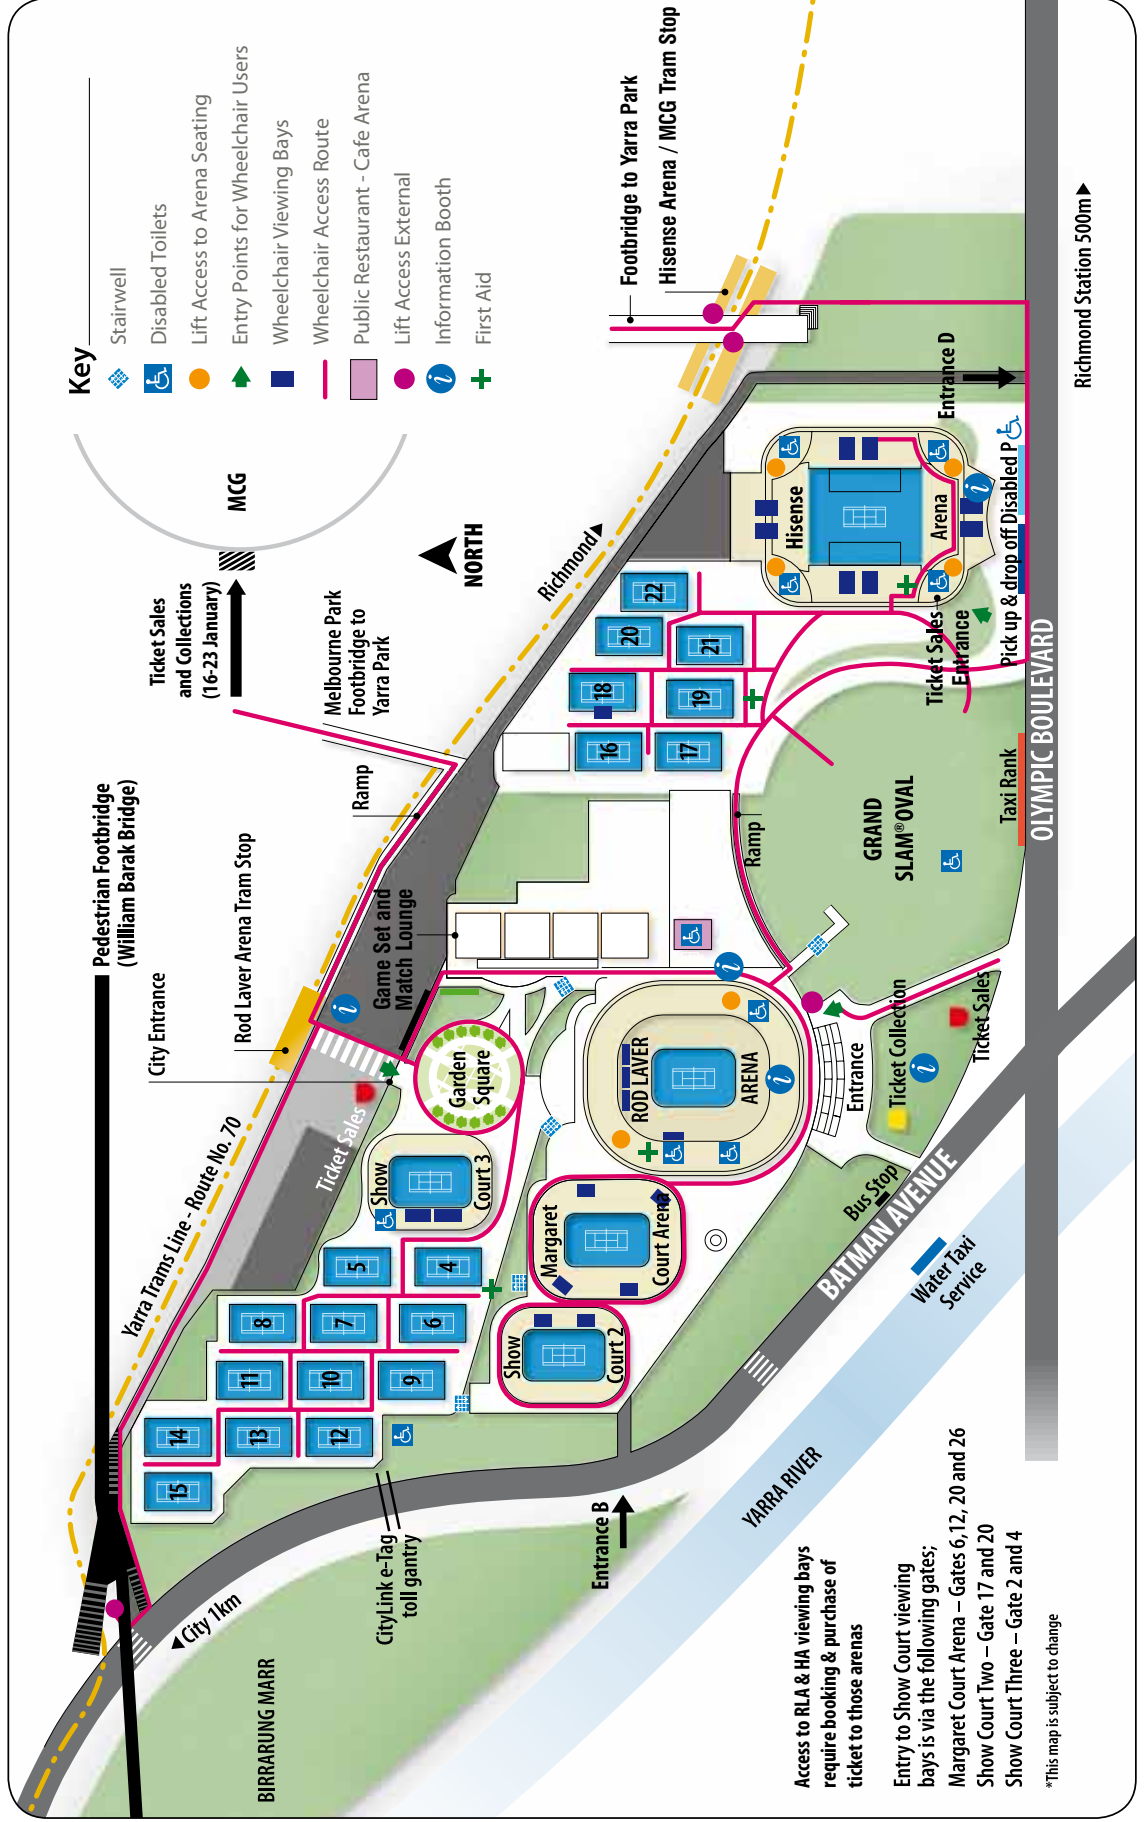

**australian open**  
The Grand Slam of Asia/Pacific

# disability map

Access to RLA & HA viewing bays require booking & purchase of ticket to those arenas

Entry to Show Court viewing bays is via the following gates;

- Margaret Court Arena – Gates 6, 12, 20 and 26
- Show Court Two – Gate 17 and 20
- Show Court Three – Gate 2 and 4

\*This map is subject to change