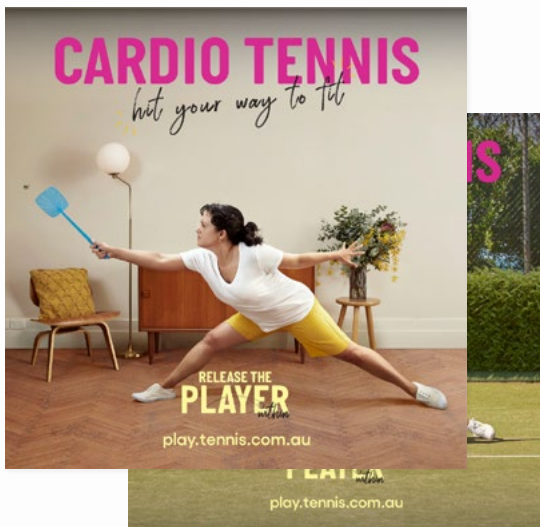

Bundle up Release the Player Within Assets to ensure your message reaches all your relevant audiences.

Design your own, or why not try:

Release the Player Within: Cardio Tennis Bundle

- Facebook Cover Banner
- A3 Poster
- Instagram Tile

Social Tile