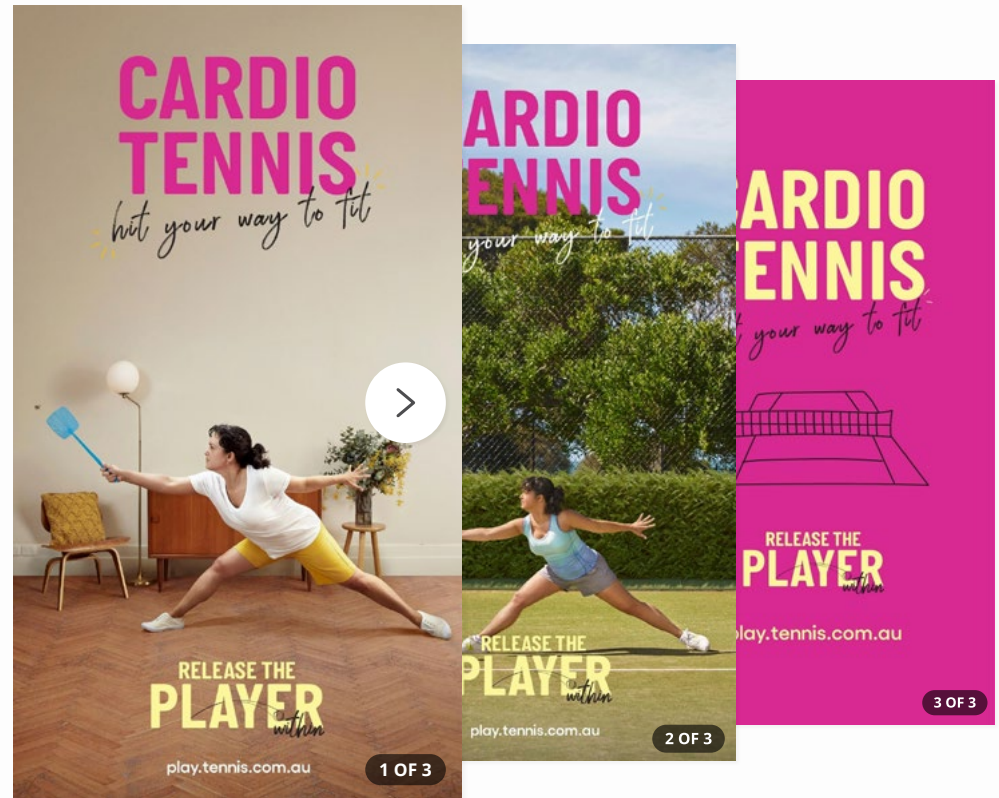

Tennis Design Hub offers assets for social media, website, email, and print for a range of programs and events, making your marketing easier than ever.

Did you know?

The Play Tennis website becomes 10 times more popular during the peak summer period

Make the most of the extra excitement around tennis, and request your personalised Release The Player Within assets today!

Three image options within each template

Example template

Example template, alternate design