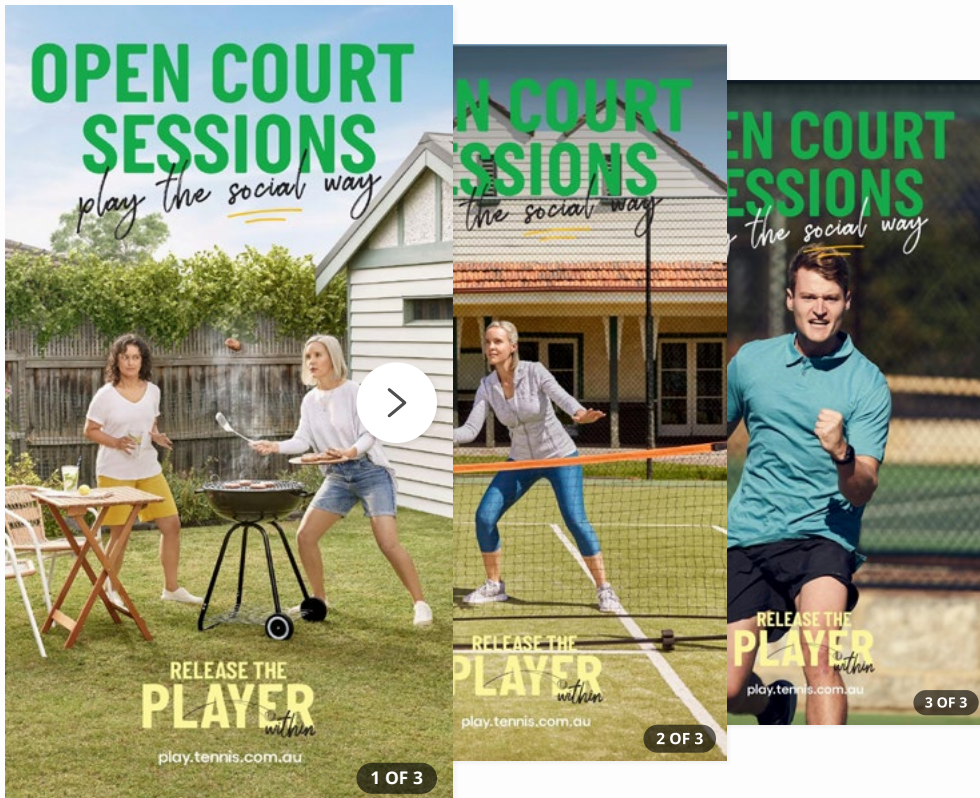

Three image options within each template

Example template