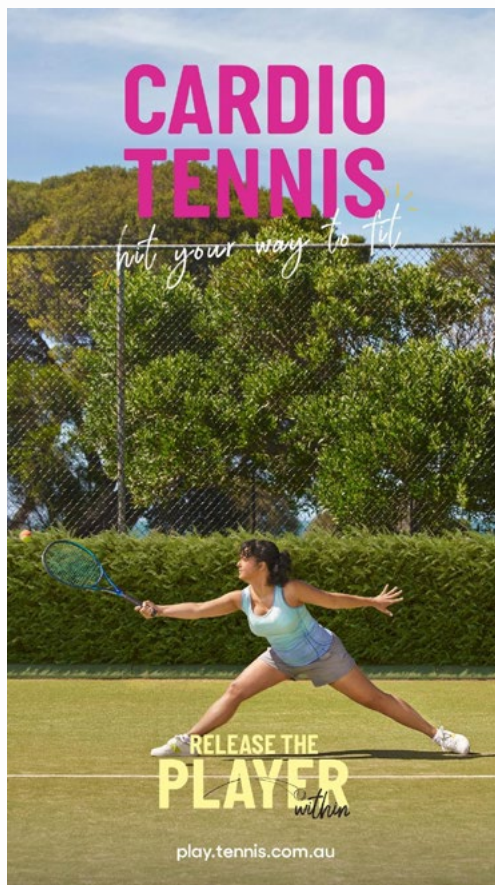

EDM Tile Banner 300x250 - RTPW (Court Hire)

Instagram Tile - RTPW (Cardio Tennis 1)

Instagram Tile - RTPW (Cardio Tennis 2)

Instagram Story - RTPW (Brand 1)

Instagram Story - RTPW (Brand 2)