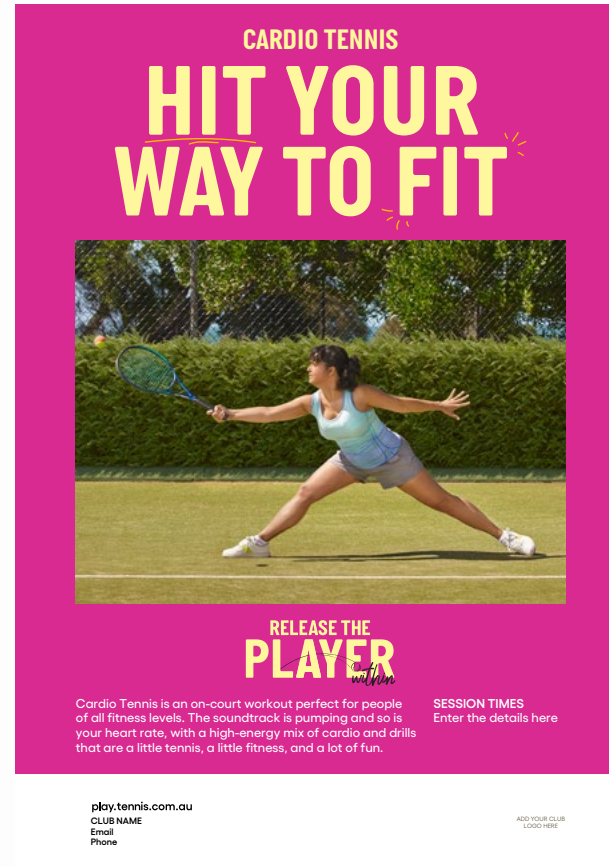

# Instagram Story

Dimensions

Instagram Story 1080x1920px

Facebook Event Banner - RTPW (Brand 1)

Facebook Cover - RTPW (Brand 1)

A3 Poster - RTPW (Brand)

A3 Poster - RTPW (Logo)

DL Flyer - RTPW (Brand)