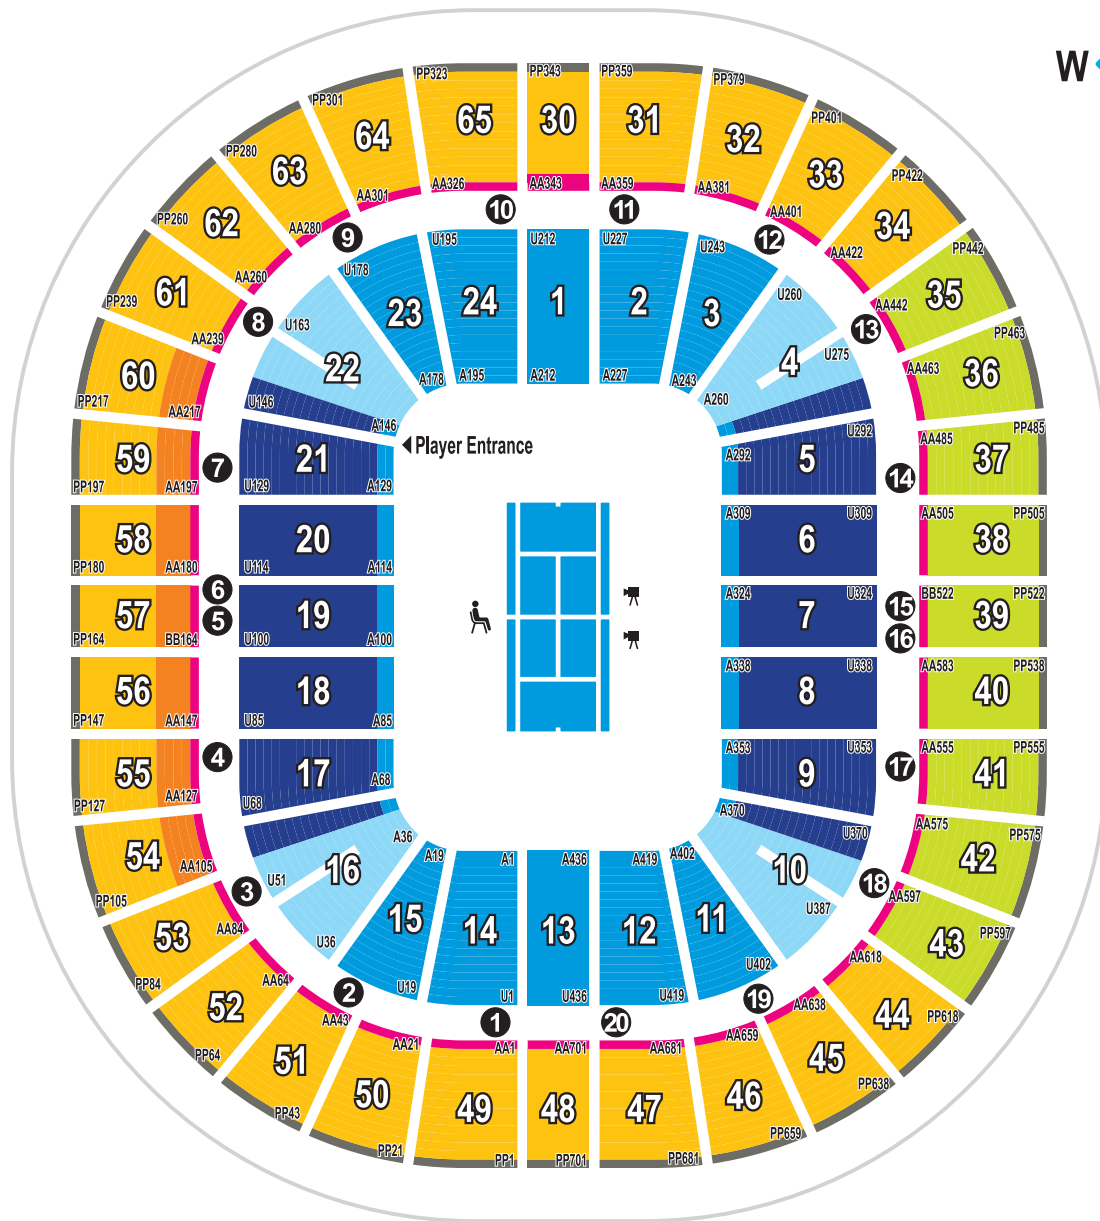

ROD LAVER ARENA SEATING MAP A

australian open
The Grand Slam of Asia-Pacific

RODLAVERARENA AT MELBOURNE PARK

KEY

- Reserved Cat 1 seating
- Reserved Cat 1 seating - partial shade
- Reserved Cat 2 seating
- Reserved Cat 3 seating
- Reserved Cat 3 seating - shade (indication only, not guaranteed)
- Reserved Cat 3 seating - shade - partial shade
- Reserved Cat 3 seating - limited leg room
- Reserved Cat 3 seating - shade (restricted viewing)
- Door number

Please note: the Australian Open is an outdoor event. It is highly recommended that you bring appropriate protection from sun and weather regardless of the location of your allocated seats.