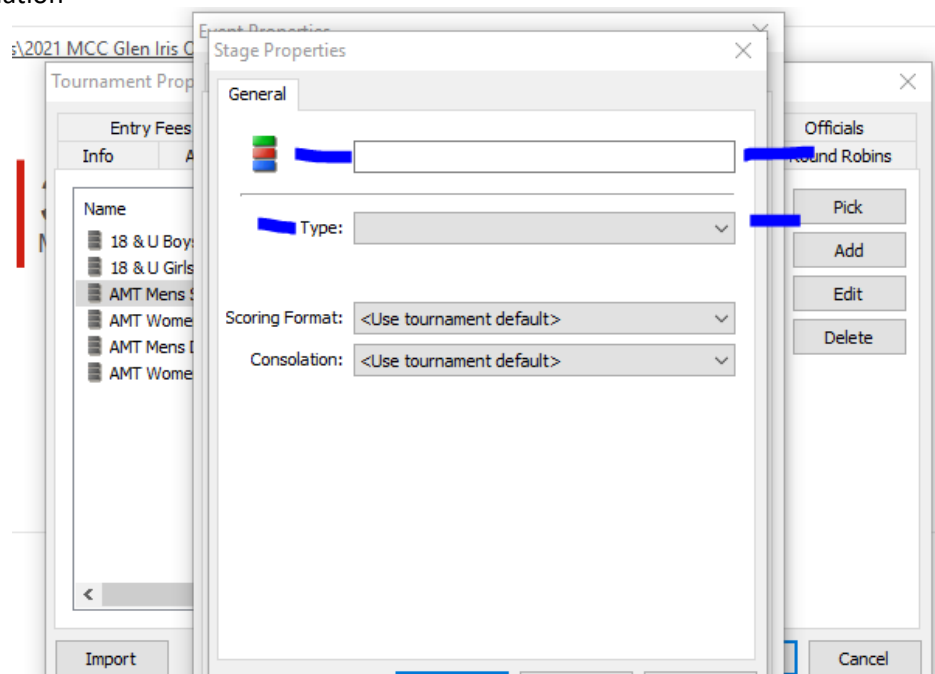

Adding the stages will create rosters for the consolation.

If you need to add a stage

Add Name

Select Type

Consolation = Main Draw Consolation,

Q-Consolation = Qualifying Consolation

SIGN IN CONSOLATION

Copy players from the Main Draw/Qualifying Roster to the Main Draw Consolation/Qualifying Consolation Roster.