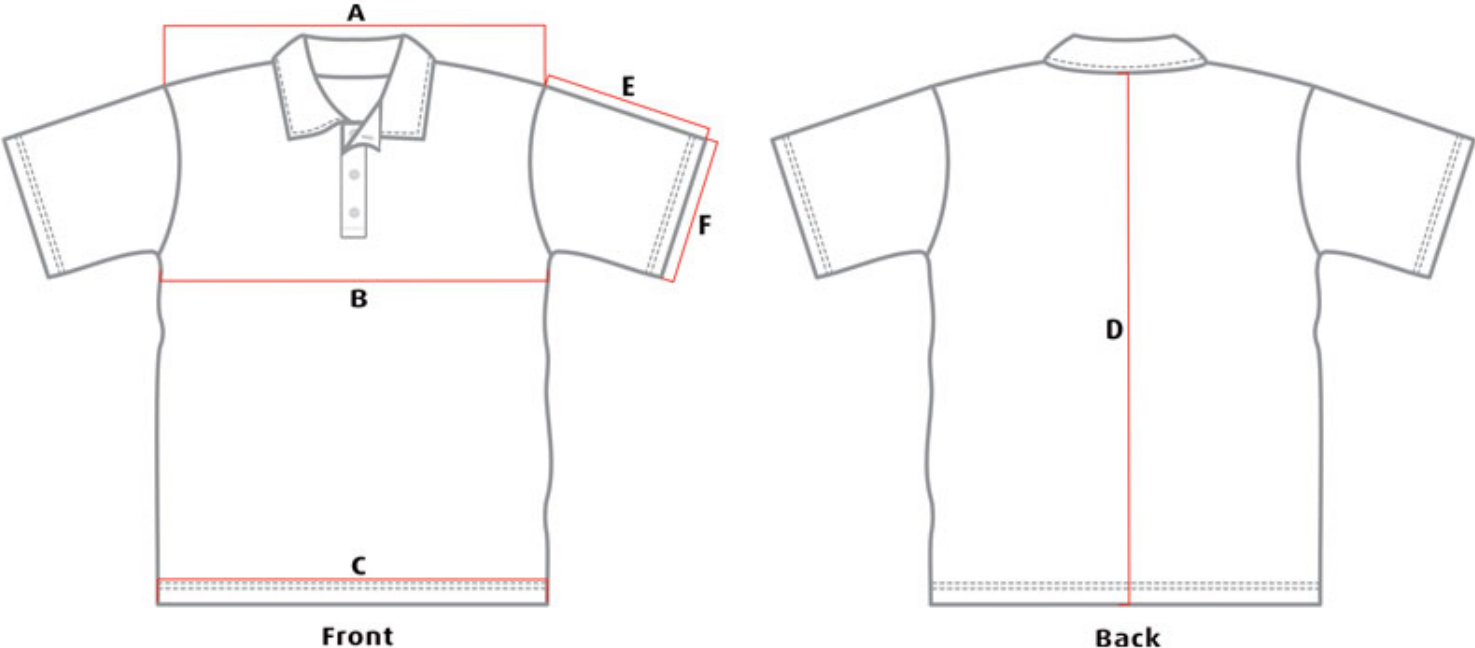

# GARMENT SPECIFICATION

Pattern 052 - POLO SHIRT UNISEX ADULT FOLDOVER COLLAR SHORT SLEEVE SET IN

Monday, May 25, 2015

Measurements in 1.0 cm

Tolerance +/- 1.0 cm

	XS	S	M	L	XL	2XL	3XL	4XL	5XL
B. HALF CHEST	51.0	53.0	56.0	58.0	61.0	65.0	69.0	73.0	77.0
D. CENTRE BACK	68.0	70.0	73.0	75.0	78.0	82.0	86.0	89.0	93.0