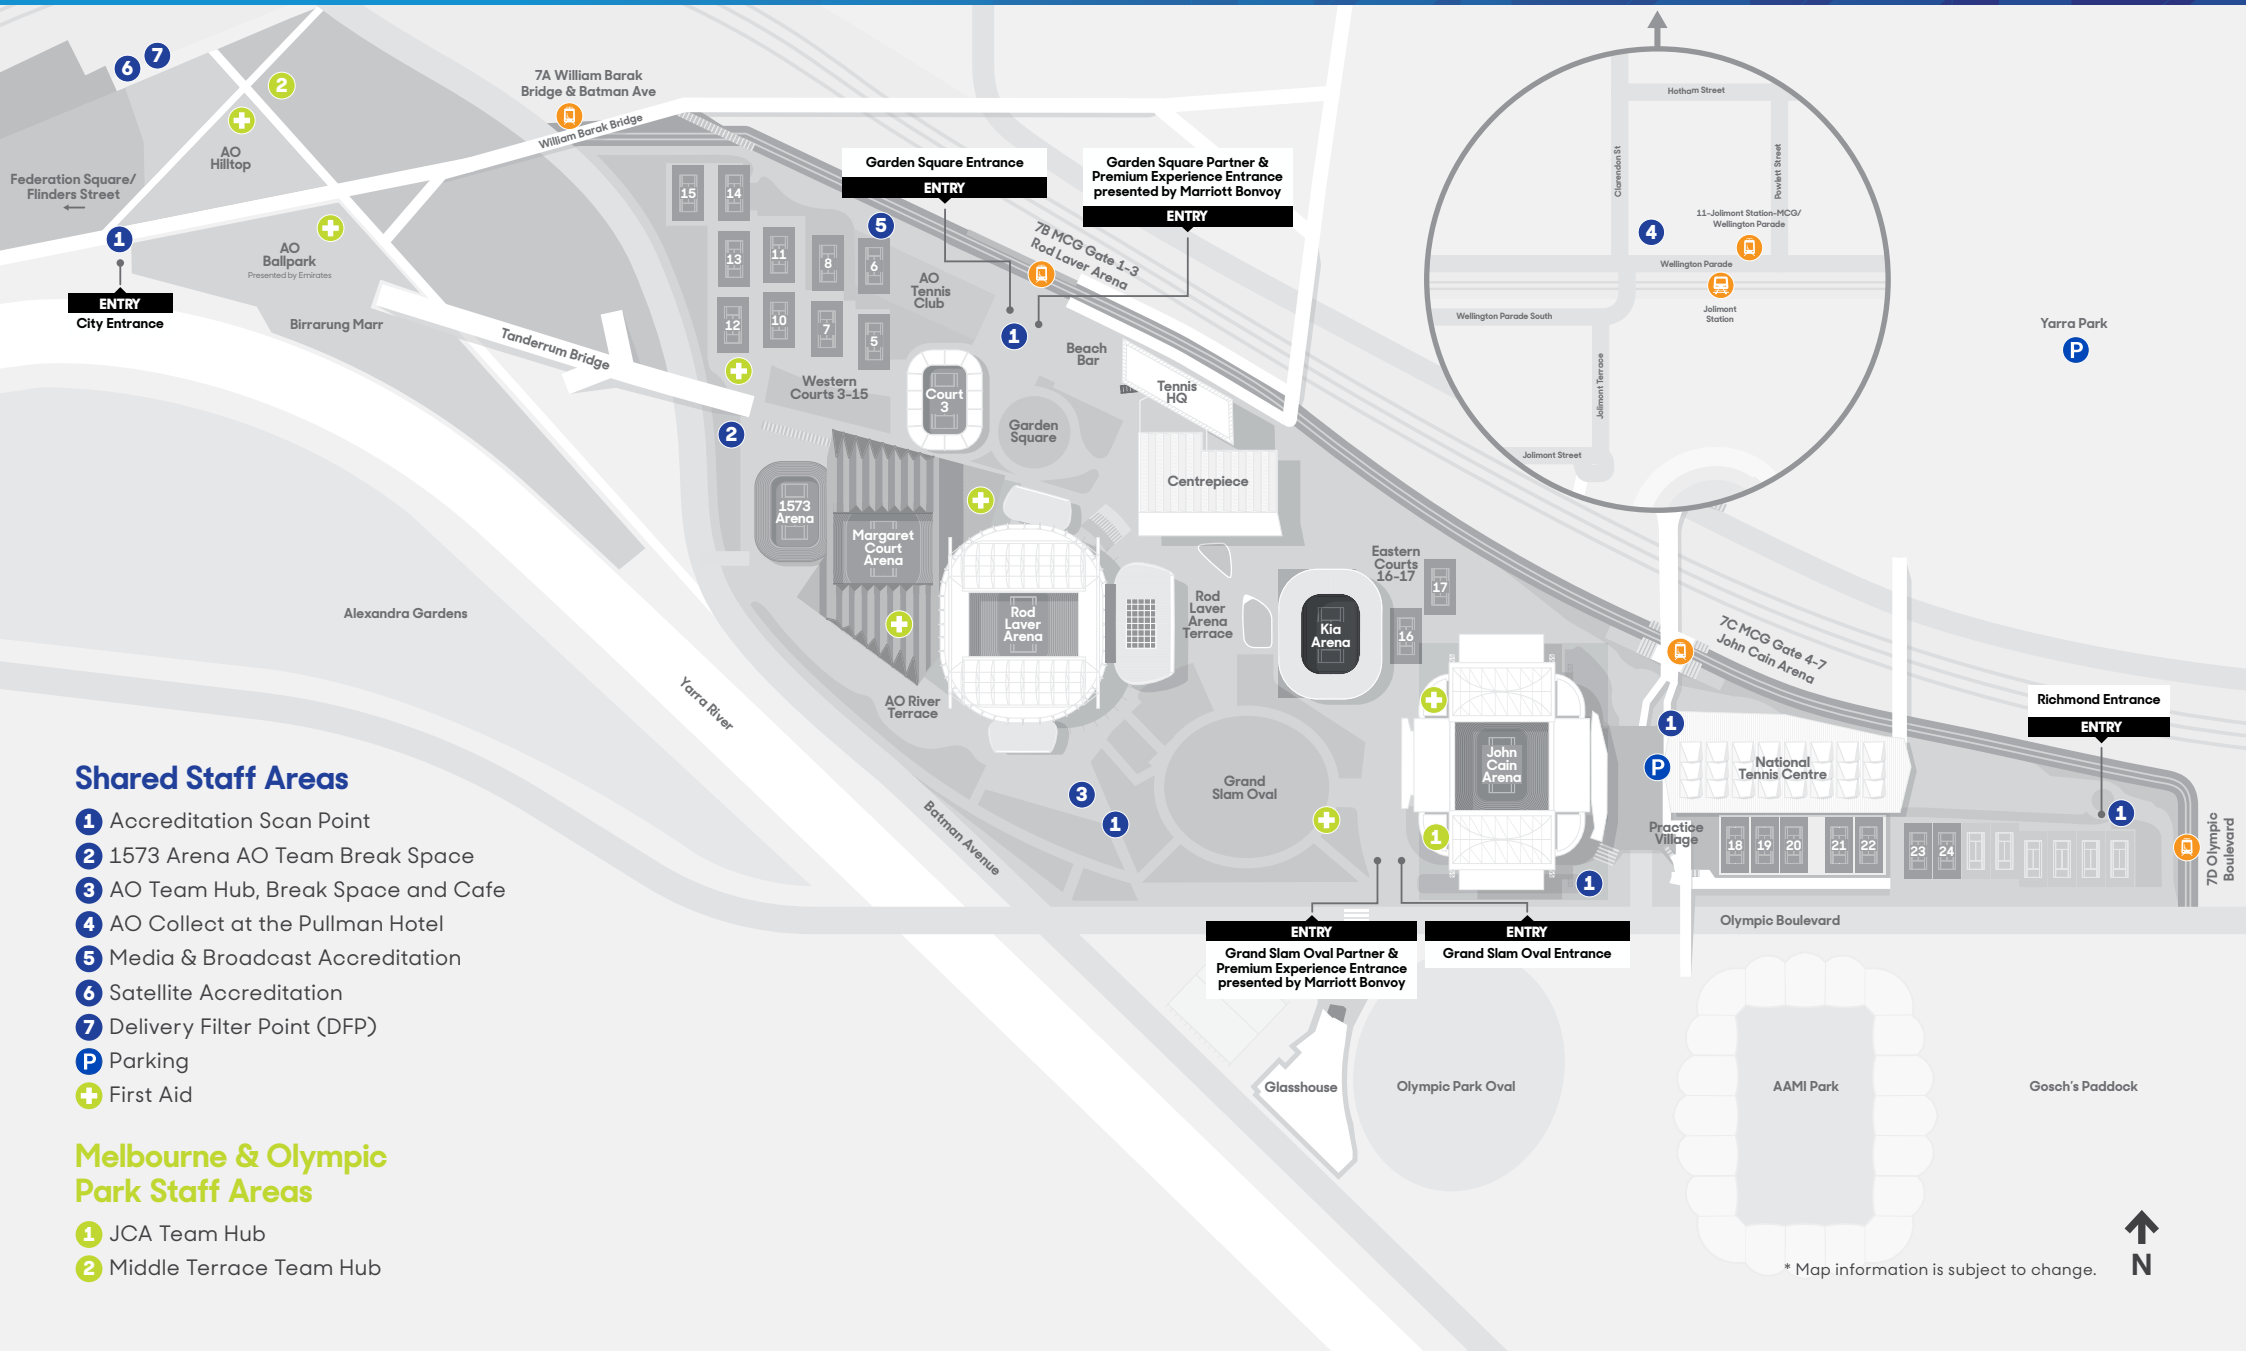

AO Team Services Map 2023

Shared Staff Areas

- 1 Accreditation Scan Point
- 2 1573 Arena AO Team Break Space
- 3 AO Team Hub, Break Space and Cafe
- 4 AO Collect at the Pullman Hotel
- 5 Media & Broadcast Accreditation
- 6 Satellite Accreditation
- 7 Delivery Filter Point (DFP)
- P Parking
- + First Aid

Melbourne & Olympic Park Staff Areas

- 1 JCA Team Hub
- 2 Middle Terrace Team Hub

* Map information is subject to change.