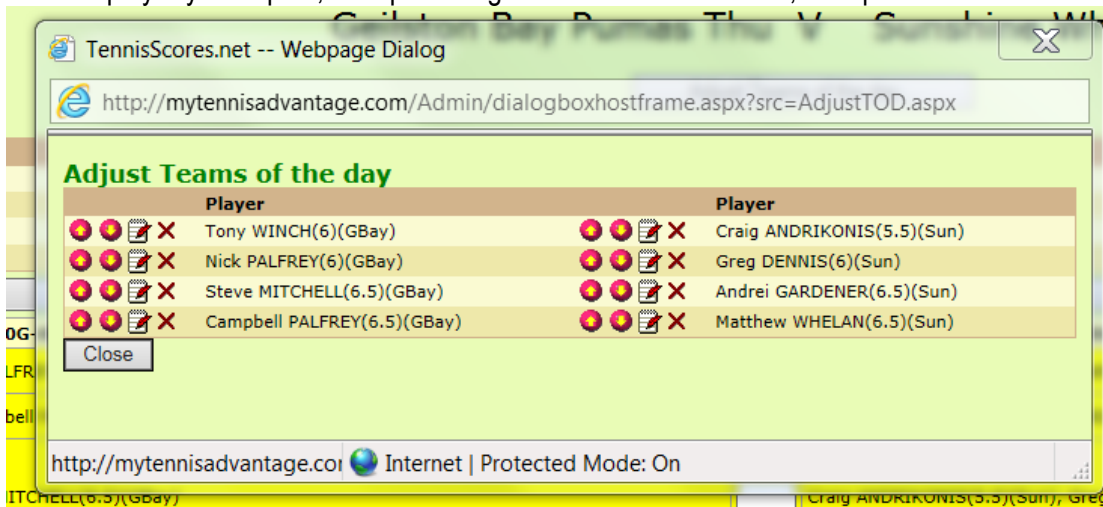

Gender Male Female

Address

Town

Zip Club

Type sufficient letters of the new players name to narrow the list.

Pick the player you require, then pick the green arrow to enter them, then pick the tennis ball

If your player isn't in the list you will need to add a new player. See below.