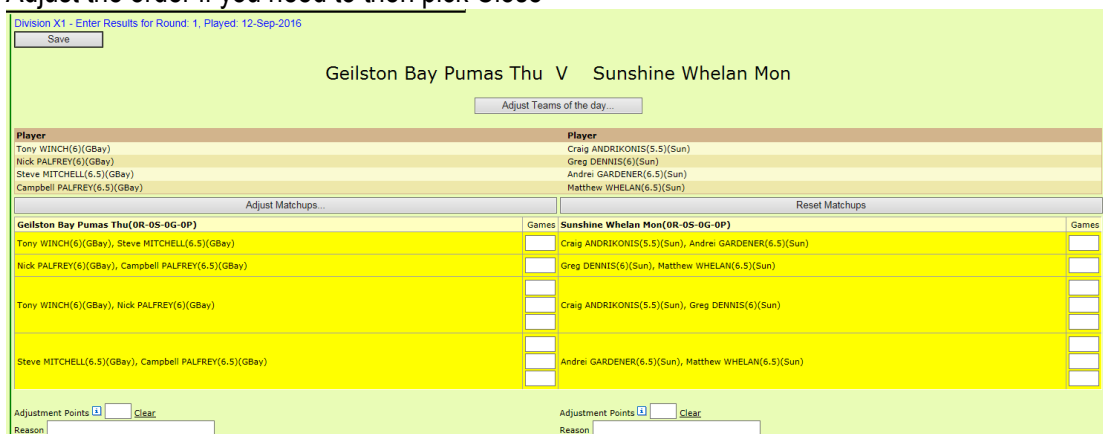

If your player isn't in the list you will need to add a new player. See below.

Adjust the order if you need to then pick Close