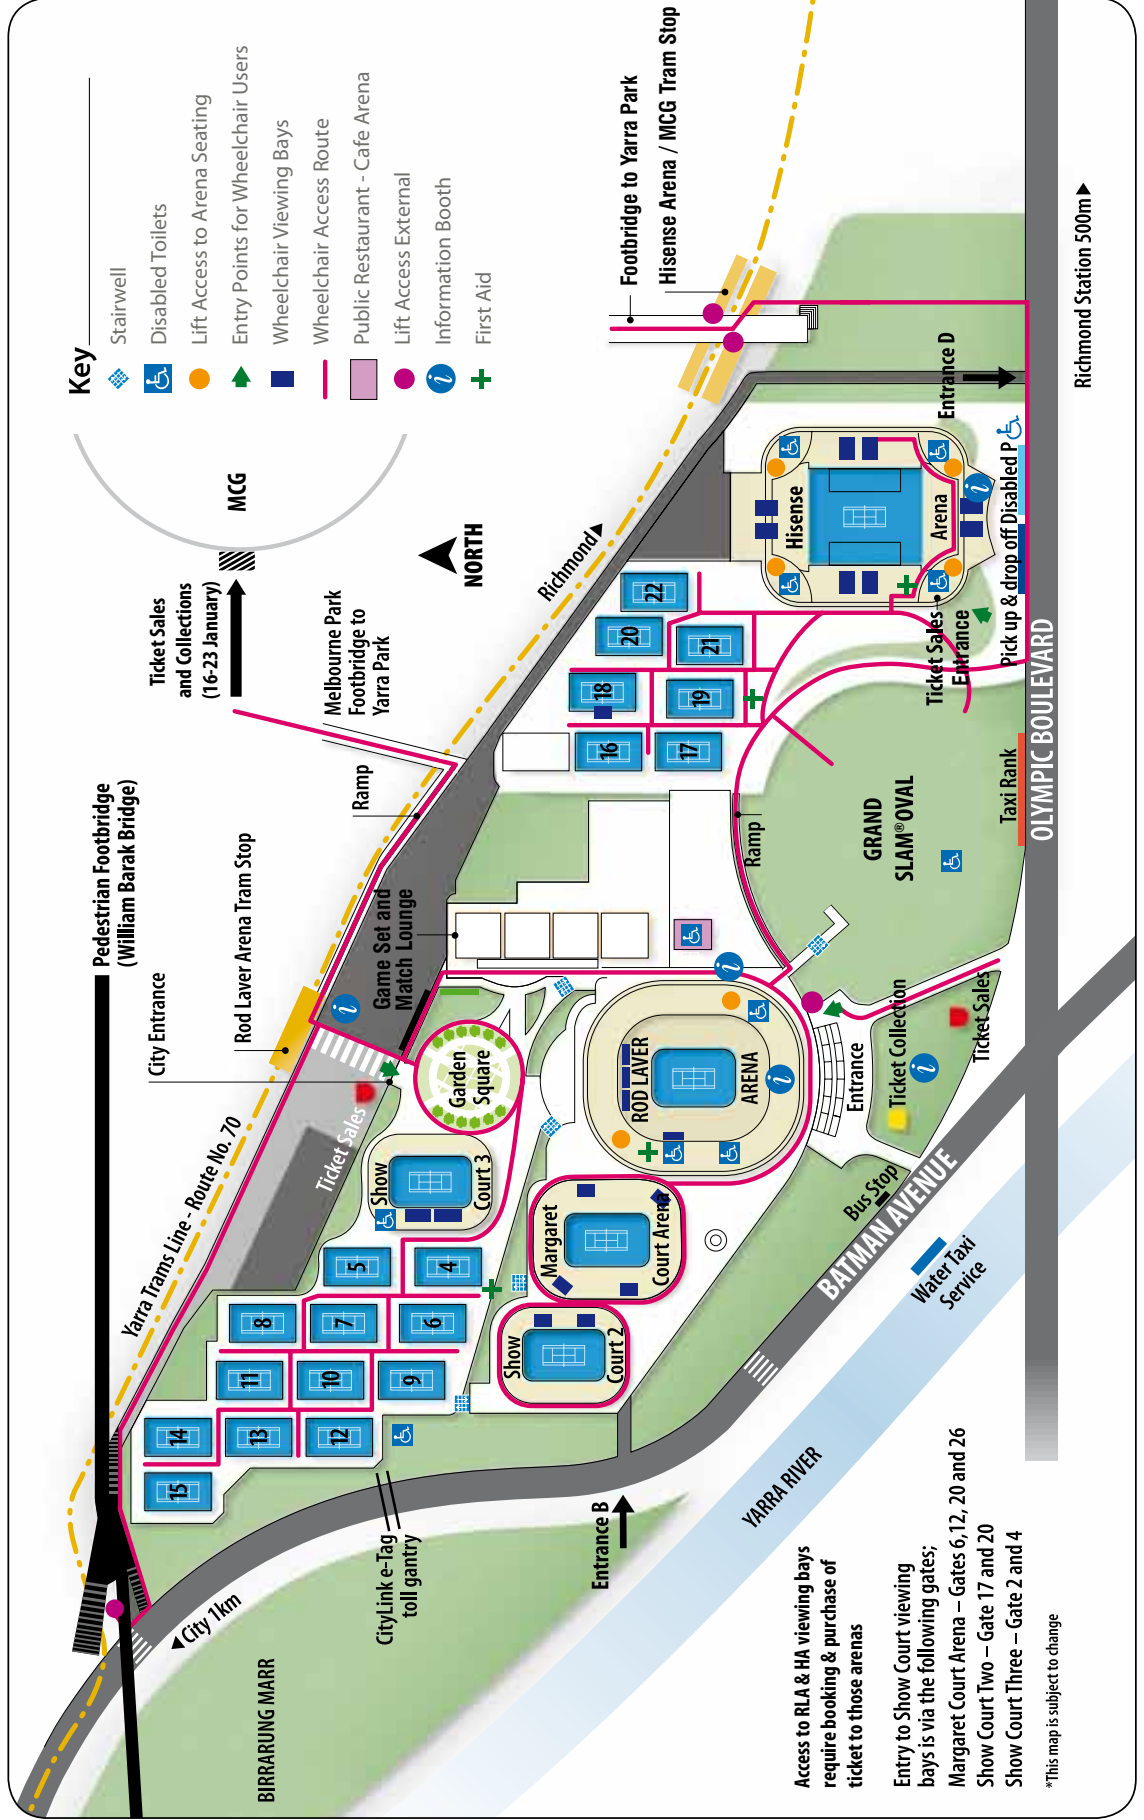

australian open
The Grand Slam of Asia/Pacific

disability map

Access to RLA & HA viewing bays require booking & purchase of ticket to those arenas

Entry to Show Court viewing bays is via the following gates;

Margaret Court Arena - Gates 6, 12, 20 and 26

Show Court Two - Gate 17 and 20

Show Court Three - Gate 2 and 4

*This map is subject to change