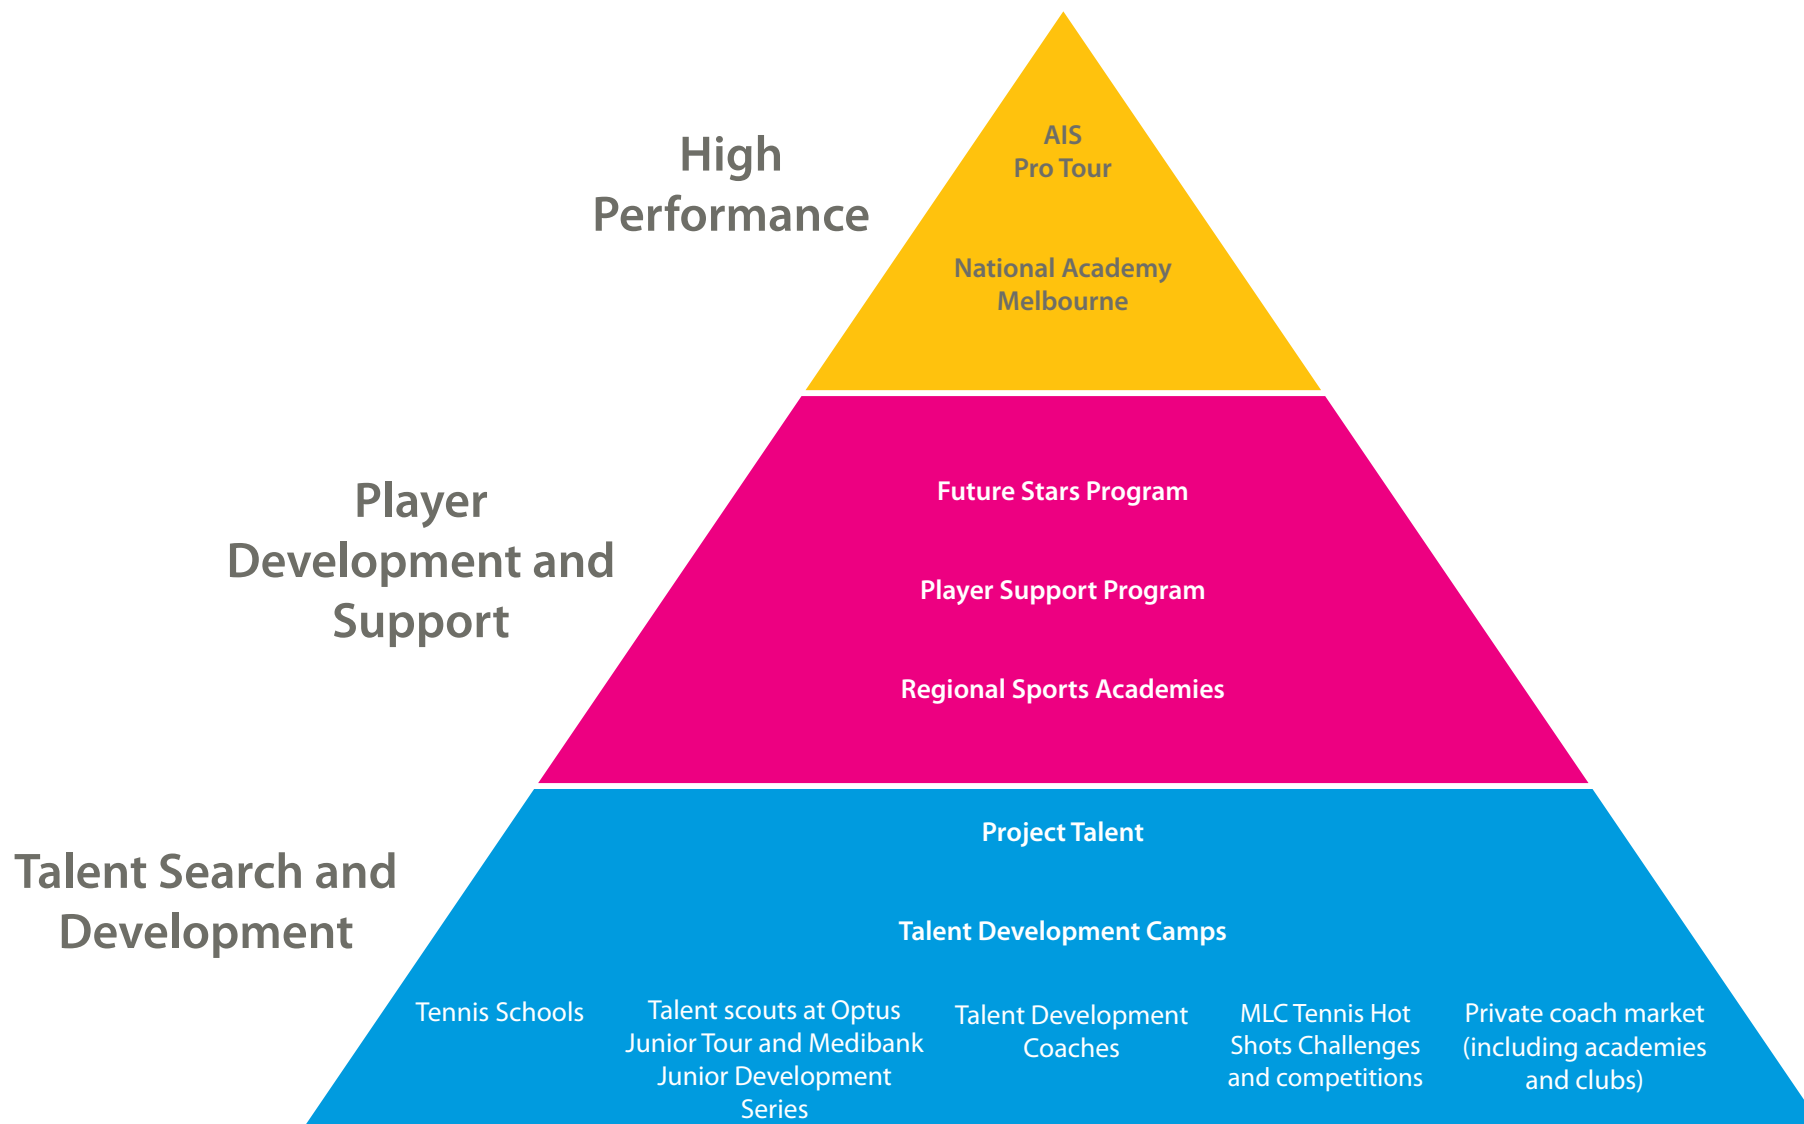

Victorian Player Development Pathway

visit tennis.com.au/vic for more information and selection criteria