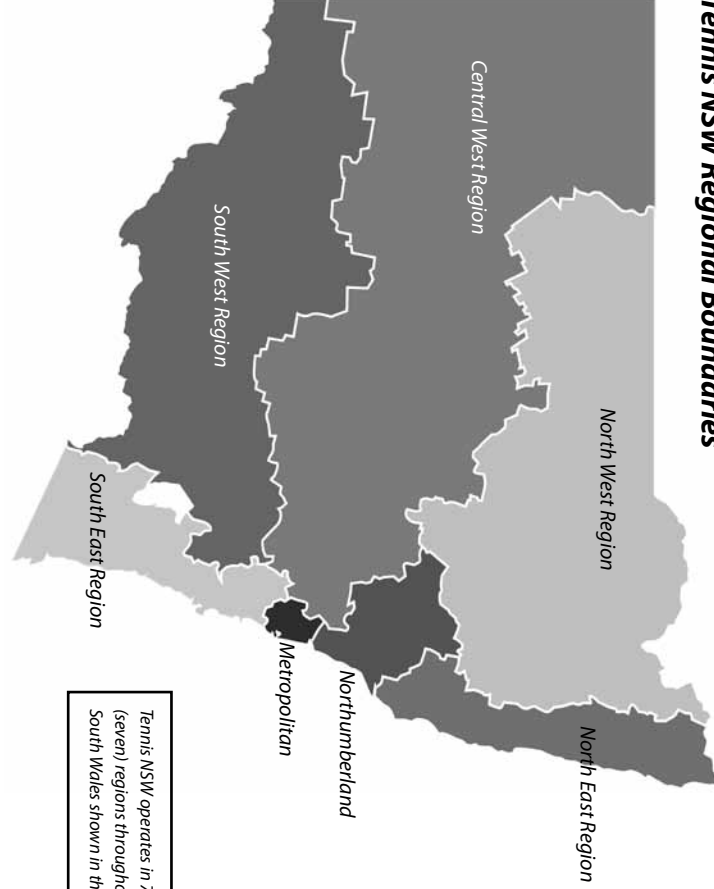

Tennis NSW Premier League

September 17-18 2011

City
Sydney Badge Tennis & Interdistrict Competition

Country
Country Pennant Competition
selection of Association Representatives

City
Sydney Badge Tennis Final & Interdistrict Final

Country
Regional Playoffs
selection of Regional Representatives

November 12-13 2011

City
Sydney Badge Tennis vs. Interdistrict Playoff
selection of City Representatives

Country
Inter-Regional Playoff
selection of Country Representatives

January 2012

Tennis NSW Premier League Final
City vs. Country

Get involved in New South Wales' premier Tennis competition.
Visit tennis.com.au/nsw/competitions

Tennis NSW Regional Boundaries